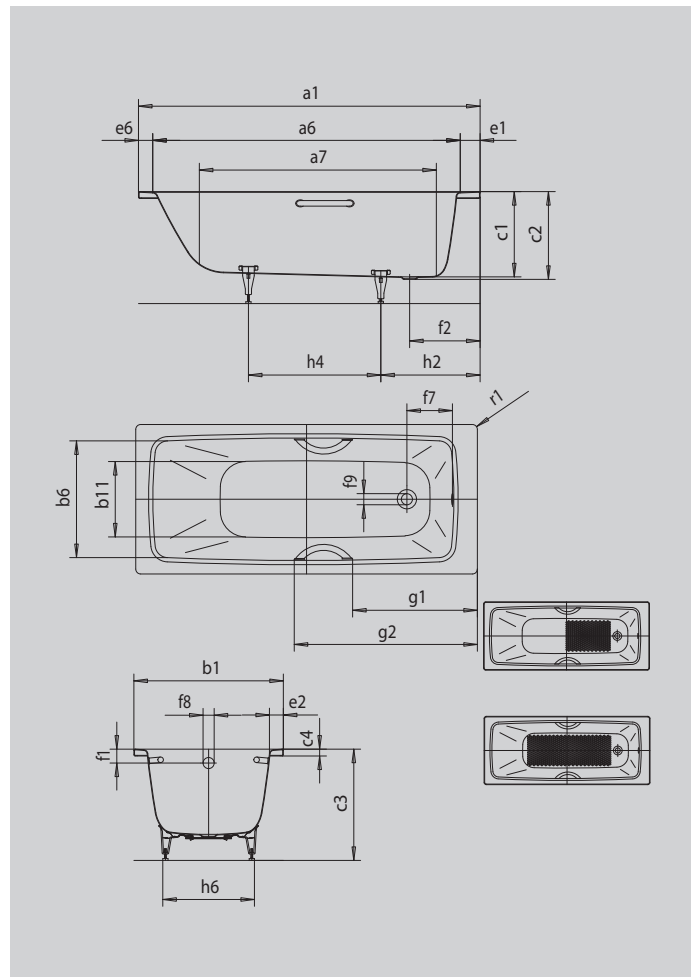

CAYONO

CAYONO STAR

- one-seater bath with waste at foot end
- independent Anti-slip design
- modern rectangular bathtub with spacious interior of the tub
- also available with grips
- made of KALDEWEI steel enamel

Similar illustration

Model		747
External length	a ₁	1500 mm
Internal length (top)	a ₆	1310 mm
Internal length (bottom)	a ₇	1010 mm
External width	b ₁	700 mm
Internal width (top)	b ₆	570 mm
Internal width (bottom)	b ₁₁	400 mm
Depth inside	c ₁	400 mm
Depth incl. waste hole	c ₂	410 mm
Height with feet	c ₃	535 - 555 mm
Height of rim	c ₄	32 mm
Width of rim (foot end; long side; head end)	e ₁ ; e ₂ ; e ₆	110; 63; 80 mm
Distance top edge to centre of overflow hole	f ₁	65 mm
Distance bath edge to centre of waste hole	f ₂	330 mm
Distance centre of waste hole to centre of overflow hole	f ₇	213 mm
Diameter of overflow hole	f ₈	Ø 52 mm
Diameter of waste hole	f ₉	Ø 52 mm
Distance foot end of bath edge to centre of foot	h ₂	450 mm
Distance between the feet	h ₄	560 mm
Width of feet max.	h ₆	435 mm
External radius	r ₁	23 mm
Water volume		89 l
Net weight		43 kg
Anti-slip		455 x 315 mm
Full anti-slip		655 x 315 mm