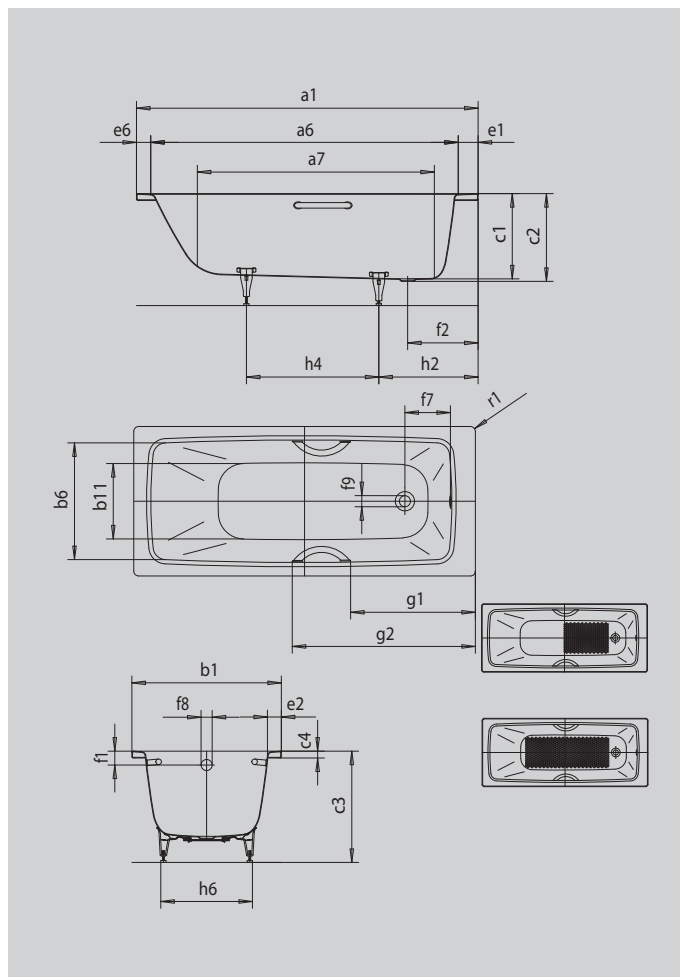

CAYONO

CAYONO STAR

- one-seater bath with waste at foot end
- independent Anti-slip design
- modern rectangular bathtub with spacious interior of the tub
- also available with grips
- made of KALDEWEI steel enamel

Similar illustration

Model		754
External length	a ₁	1600 mm
Internal length (top)	a ₆	1410 mm
Internal length (bottom)	a ₇	1110 mm
External width	b ₁	700 mm
Internal width (top)	b ₆	570 mm
Internal width (bottom)	b ₁₁	400 mm
Depth inside	c ₁	400 mm
Depth incl. waste hole	c ₂	410 mm
Height with feet	c ₃	543 - 563 mm
Height of rim	c ₄	32 mm
Width of rim (foot end; long side; head end)	e ₁ ; e ₂ ; e ₆	110; 63; 80 mm
Distance top edge to centre of overflow hole	f ₁	65 mm
Distance bath edge to centre of waste hole	f ₂	330 mm
Distance centre of waste hole to centre of overflow hole	f ₇	213 mm
Diameter of overflow hole	f ₈	Ø 52 mm
Diameter of waste hole	f ₉	Ø 52 mm
Distance bath edge (foot end) to start of grip	g ₁	584 mm
Distance bath edge (foot end) to end of grip	g ₂	859 mm
Distance foot end of bath edge to centre of foot	h ₂	450 mm
Distance between the feet	h ₄	655 mm
Width of feet max.	h ₆	430 mm
External radius	r ₁	8 mm
Water volume		107 l
Net weight		45 kg
Anti-slip		455 x 315 mm
Full anti-slip		735 x 315 mm