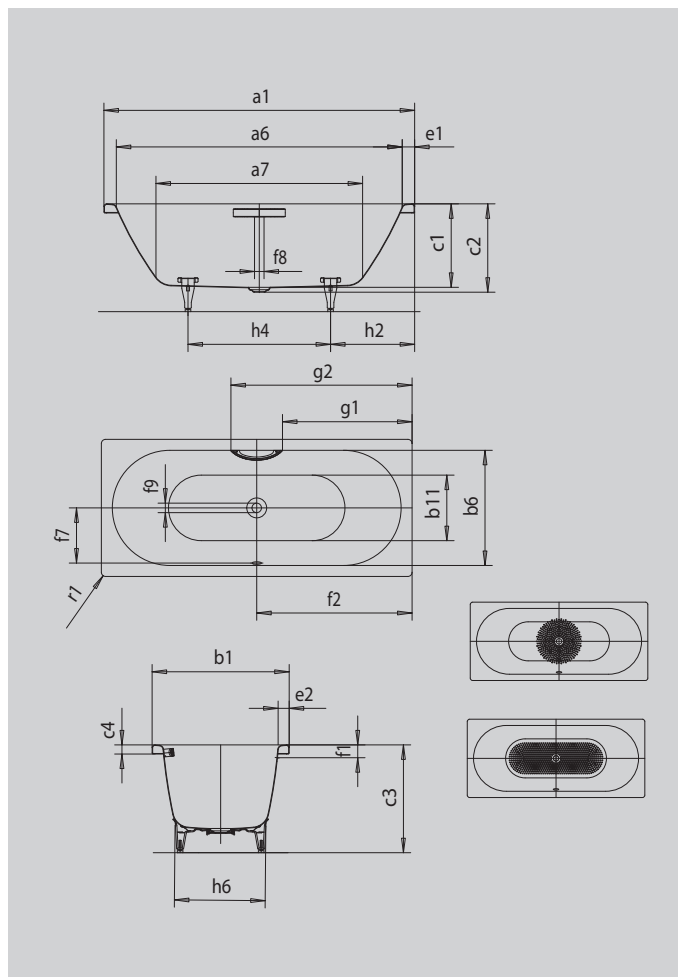

# CENTRO DUO

- pure simplicity and unpretentious elegance distinguish these baths
- enamelled waste cover and overflow knob integrated in the bath design (also available with filling function)
- classic four-cornered model
- bathing with a friend: two identical back rests and centrally positioned waste
- made of KALDEWEI steel enamel

Similar illustration

Model		132
External length	a <sub>1</sub>	1700 mm
Internal length (top)	a <sub>6</sub>	1580 mm
Internal length (bottom)	a <sub>7</sub>	1130 mm
External width	b <sub>1</sub>	750 mm
Internal width (top)	b <sub>6</sub>	630 mm
Internal width (bottom)	b <sub>11</sub>	510 mm
Depth inside	c <sub>1</sub>	460 mm
Depth incl. waste hole	c <sub>2</sub>	485 mm
Height with feet	c <sub>3</sub>	605 - 640 mm
Height of rim	c <sub>4</sub>	50 mm
Width of rim (foot end; long side)	e <sub>1</sub> ; e <sub>2</sub>	60; 60 mm
Distance top edge to centre of overflow hole	f <sub>1</sub>	70 mm
Distance bath edge to centre of waste hole	f <sub>2</sub>	850 mm
Distance centre of waste hole to centre of overflow hole	f <sub>7</sub>	307 mm
Diameter of overflow hole	f <sub>8</sub>	Ø 52 mm
Diameter of waste hole	f <sub>9</sub>	Ø 52 mm
Distance bath edge (foot end) to start of grip	g <sub>1</sub>	707 mm
Distance bath edge (foot end) to end of grip	g <sub>2</sub>	993 mm
Distance foot end of bath edge to centre of foot	h <sub>2</sub>	560 mm
Distance between the feet	h <sub>4</sub>	580 mm
Width of feet max.	h <sub>6</sub>	465 mm
External radius	r <sub>1</sub>	23 mm
Water volume		156 l
Net weight		52 kg
Pedestal		5030
Diameter of anti-slip		Ø 435 mm
Full anti-slip		900 x 300 mm