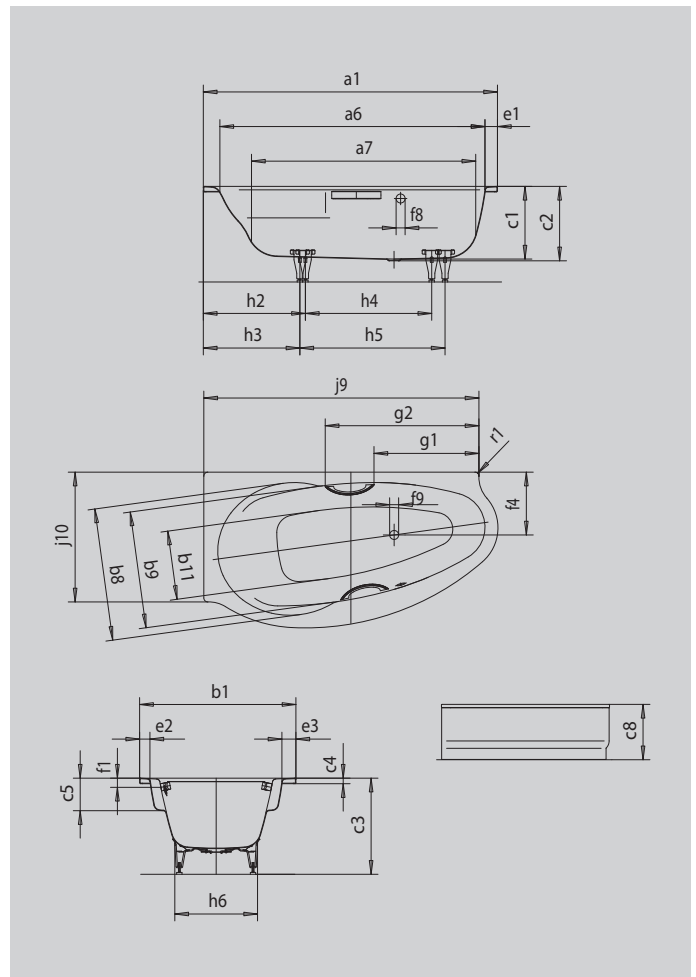

STUDIO RIGHT STUDIO STAR RIGHT

- harmoniously designed corner bath with left and right installation options
- generously proportioned area for the back and integrated arm rests
- also available with panel and grips
- made of KALDEWEI steel enamel

Similar illustration

| Model | | 826 |
|--|---------------------------------|--------------|
| External length | a ₁ | 1700 mm |
| Internal length (top) | a ₆ | 1545 mm |
| Internal length (bottom) | a ₇ | 1290 mm |
| External width | b ₁ | 900 mm |
| Internal width (bottom) | b ₁₁ | 340 mm |
| Internal width bathing area (with; without armrest) | b ₉ ; b ₉ | 765; 675 mm |
| Depth inside | c ₁ | 420 mm |
| Depth incl. waste hole | c ₂ | 430 mm |
| Height with feet | c ₃ | 550 - 575 mm |
| Height of rim | c ₄ | 32 mm |
| Armrest depth | c ₅ | 200 mm |
| Height with support and panel | c ₈ | 560 mm |
| Width of rim long side | e ₃ | 140 mm |
| Width of rim (foot end; long side) | e ₁ ; e ₂ | 75; 60 mm |
| Distance top edge to centre of overflow hole | f ₁ | 70 mm |
| Distance bath edge to centre of waste hole | f ₂ | 600 mm |
| Distance bath edge (lengthwise) to centre of waste hole | f ₄ | 363 mm |
| Distance centre of waste hole to centre of overflow hole | f ₇ | 290 mm |
| Diameter of overflow hole | f ₈ | Ø 52 mm |
| Diameter of waste hole | f ₉ | Ø 52 mm |
| Width of feet max. | h ₆ | 525 mm |
| Distance foot end of bath edge to centre of foot | h ₂ ; h ₃ | 590; 558 mm |
| Distance between the feet | h ₄ ; h ₅ | 745; 880 mm |
| Side length (long side) | j ₉ | 1590 mm |
| Side length (head end) | j ₁₀ | 750 mm |
| External radius | r ₁ | 23 mm |
| Water volume | | 149 l |
| Net weight | | 58 kg |