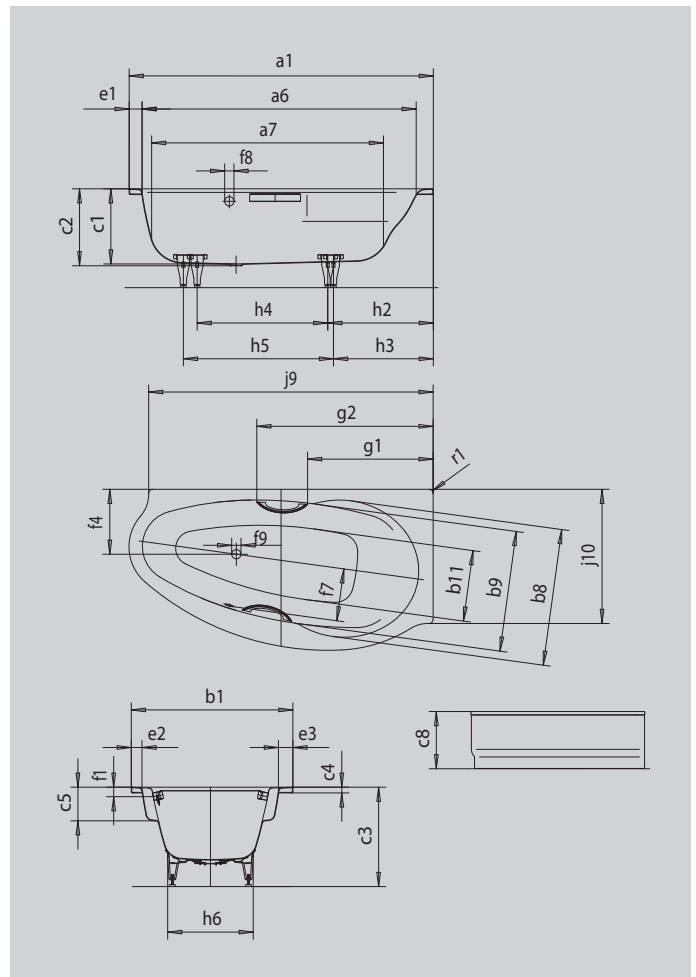

STUDIO LEFT STUDIO STAR LEFT

- harmoniously designed corner bath with left and right installation options
- generously proportioned area for the back and integrated arm rests
- also available with panel and grips
- made of KALDEWEI steel enamel

Similar illustration

Model		828
External length	a ₁	1700 mm
Internal length (top)	a ₆	1545 mm
Internal length (bottom)	a ₇	1290 mm
External width	b ₁	900 mm
Internal width (bottom)	b ₁₁	340 mm
Internal width bathing area (with; without armrest)	b ₉ ; b ₈	765; 675 mm
Depth inside	c ₁	420 mm
Depth incl. waste hole	c ₂	430 mm
Height with feet	c ₃	550 - 575 mm
Height of rim	c ₄	32 mm
Armrest depth	c ₅	200 mm
Height with support and panel	c ₈	560 mm
Width of rim long side	e ₃	140 mm
Width of rim (foot end; long side)	e ₂ ; e ₁	75; 60 mm
Distance top edge to centre of overflow hole	f ₁	70 mm
Distance bath edge to centre of waste hole	f ₂	600 mm
Distance bath edge (lengthwise) to centre of waste hole	f ₄	363 mm
Distance centre of waste hole to centre of overflow hole	f ₇	290 mm
Diameter of overflow hole	f ₈	Ø 52 mm
Diameter of waste hole	f ₉	Ø 52 mm
Width of feet max.	h ₆	525 mm
Distance foot end of bath edge to centre of foot	h ₂ ; h ₃	590; 558 mm
Distance between the feet	h ₄ ; h ₅	745; 880 mm
Side length (long side)	j ₉	1590 mm
Side length (head end)	j ₁₀	750 mm
External radius	r ₁	23 mm
Water volume		149 l
Net weight		54 kg