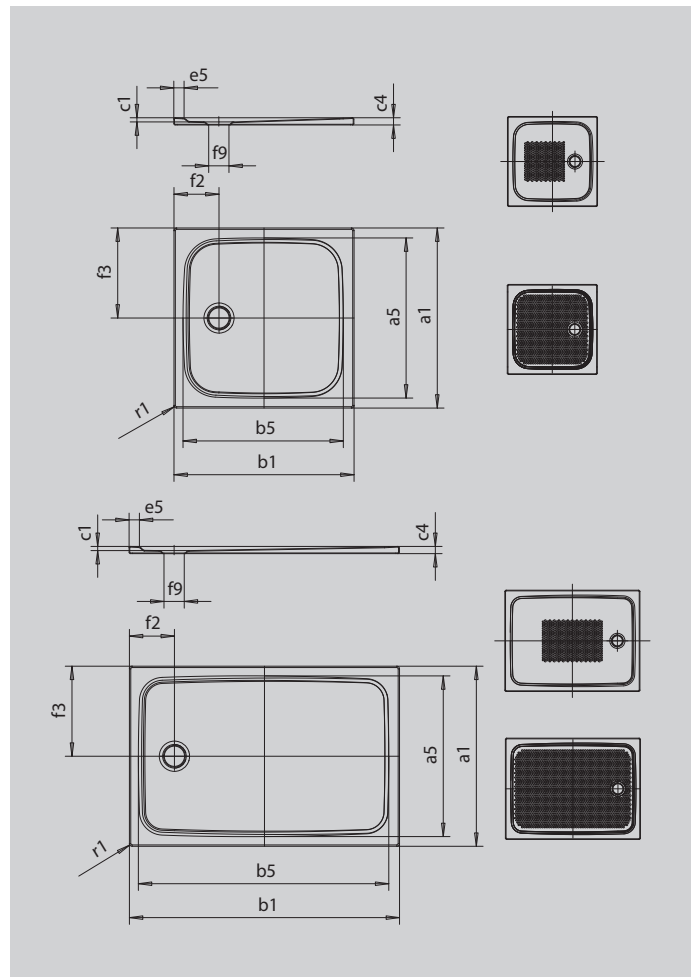

# CAYONOPLAN

- floor-level shower
- classic design with inner contour
- perfect match for the CAYONO model range
- large standing area with central waste at short side
- made of KALDEWEI steel enamel

Similar illustration

SECURE<sup>+</sup>

Model		2251
External length	$a_1$	800 mm
Internal length	$a_5$	690 mm
External width	$b_1$	800 mm
Internal width	$b_5$	690 mm
Depth inside	$c_1$	18 mm
Height of rim	$c_4$	32 mm
Width of rim	$e_5$	50 mm
Diameter of waste hole	$f_9$	Ø90 mm
Distance bath edge to centre of waste hole	$f_2, f_3$	200; 400 mm
External radius	$r_1$	12 mm
Net weight		17 kg
Anti-slip		355 x 355 mm
Full anti-slip		615 x 635 mm
SECUREPLUS		full base