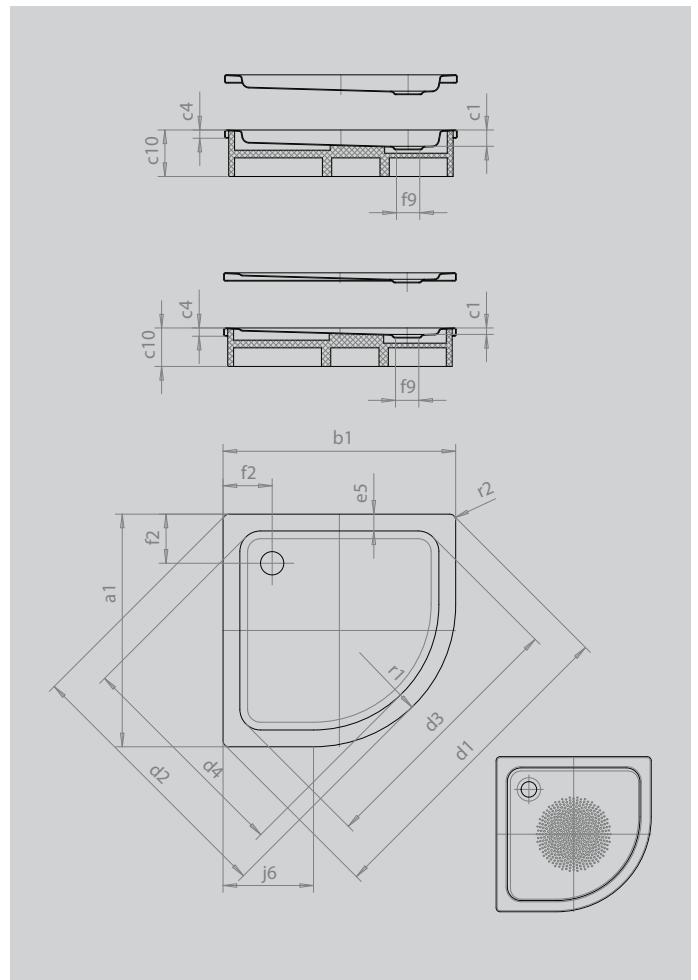

ARRONDO

- quad shower tray with minimalist contours
- generous standing area with lots of room to move when showering
- space-saving shape
- 55 cm radius
- made of KALDEWEI steel enamel
- flush-fitting recessed waste cover (only in combination with the KA 90 waste fittings)

Similar illustration

Model		870
External length	a_1	900 mm
External width	b_1	900 mm
Depth inside	c_1	25 mm
Height of rim	c_4	32 mm
Height with low-profile support	c_{16}	49 mm
Width across corners - external length	d_1	1254 mm
Width across corners - external width	d_2	1035 mm
Width across corners - internal length	d_3	1023 mm
Width across corners - internal width	d_4	855 mm
Width of rim	e_5	65 mm
Distance bath edge to centre of waste hole	f_2	190 mm
Diameter of waste hole	f_9	Ø 90 mm
Side length	j_6	350 mm
External radius	r_1	550 mm
External radius	r_2	23 mm
Net weight		20 kg
Diameter of anti-slip		Ø 435 mm