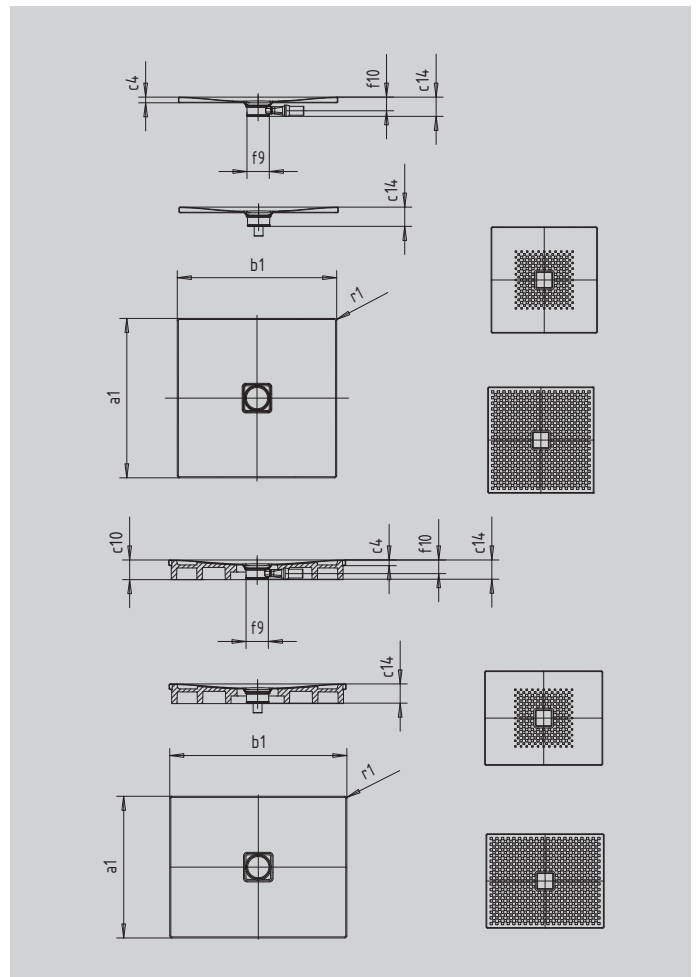

CONOFLAT

- straightlined, purist design
- high level of comfort thanks to the flat enamelled waste cover that is flush with the shower area
- can be installed to be absolutely flush with the floor
- ideally complements the CONODUO bath
- designed by Sottsass Associati
- made of KALDEWEI steel enamel

Similar illustration

SECURE⁺

Model		780
External length	a_1	800 mm
External width	b_1	900 mm
Depth inside	c_1	23 mm
Height of rim	c_4	32 mm
Height with low-profile support	c_{16}	49 mm
Diameter of waste hole	f_9	Ø 120 mm
Bottle trap connection height	f_{10}	76 mm
External radius	r_1	12 mm
Net weight		18 kg
Anti-slip		492 x 492 mm
Full anti-slip		740 x 836 mm
SECURE PLUS		full base