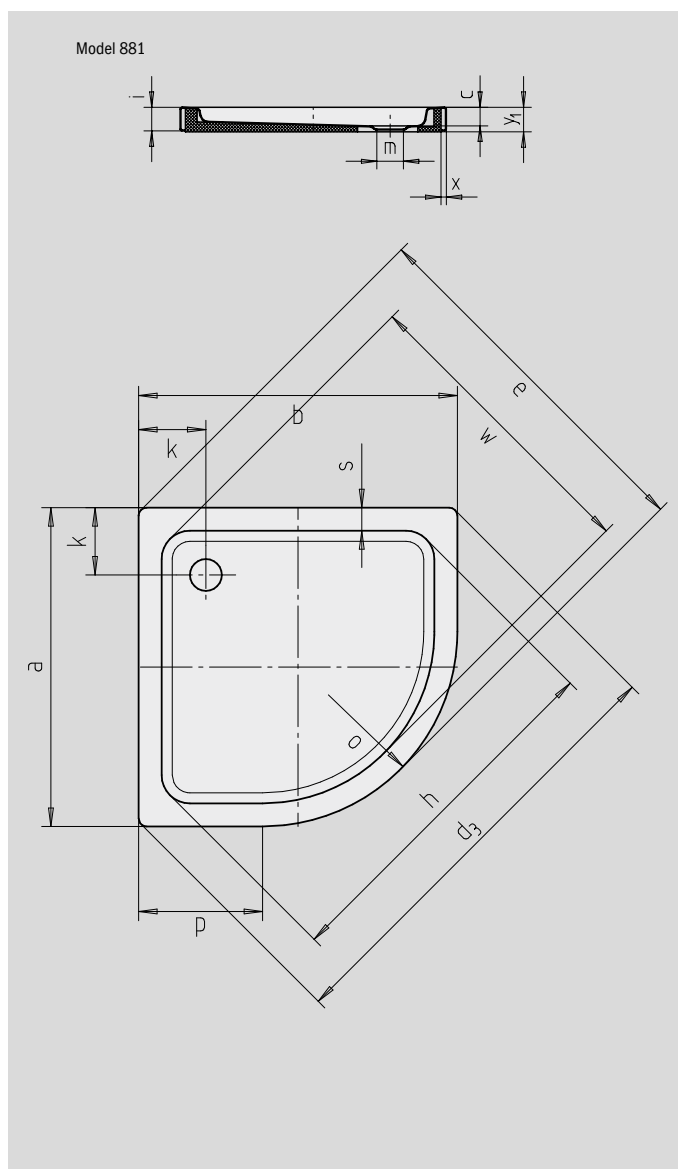

# ARRONDO WITH APRON

- apron saves you tiling the shower tray in
- quad shower tray with minimalist contours
- generous standing area with lots of room to move when showering
- space-saving shape
- 55 cm radius
- made of KALDEWEI steel enamel
- flush-fitting recessed waste cover  
(only in combination with the KA 90 waste fittings)

Similar illustration

	Combined Tray & Waste depth	Waste fitting depth
KA 90	145	81
KA 90 extra flat	134	70
KA 90 ultra flat	125	61
KA 90 vertical	49	81

See page 291.

Model No.		880	881
External length	a	900	1000 mm
External width	b	900	1000 mm
Depth	c	65	65 mm
Corner dimension - external length	d <sub>3</sub>	1254	1395 mm
Corner dimension - external width	e	1035	1177 mm
Corner dimension - internal length	h	1023	1164 mm
Height of rim	i	80	80 mm
Distance bath edge to centre of drain hole	k	190	190 mm
Diameter of drain hole	m	90	90 mm
Radius	o	550	550 mm
Side length	p	350	450 mm
Width of rim	s	65	65 mm
Corner dimension - internal width	w	855	996 mm
Base	x	25	25 mm
Height with support	y <sub>1</sub>	83	83 mm
Weight of the enamelled shower tray in kg		25	30
Anti-slip		Ø 435	Ø 588 mm