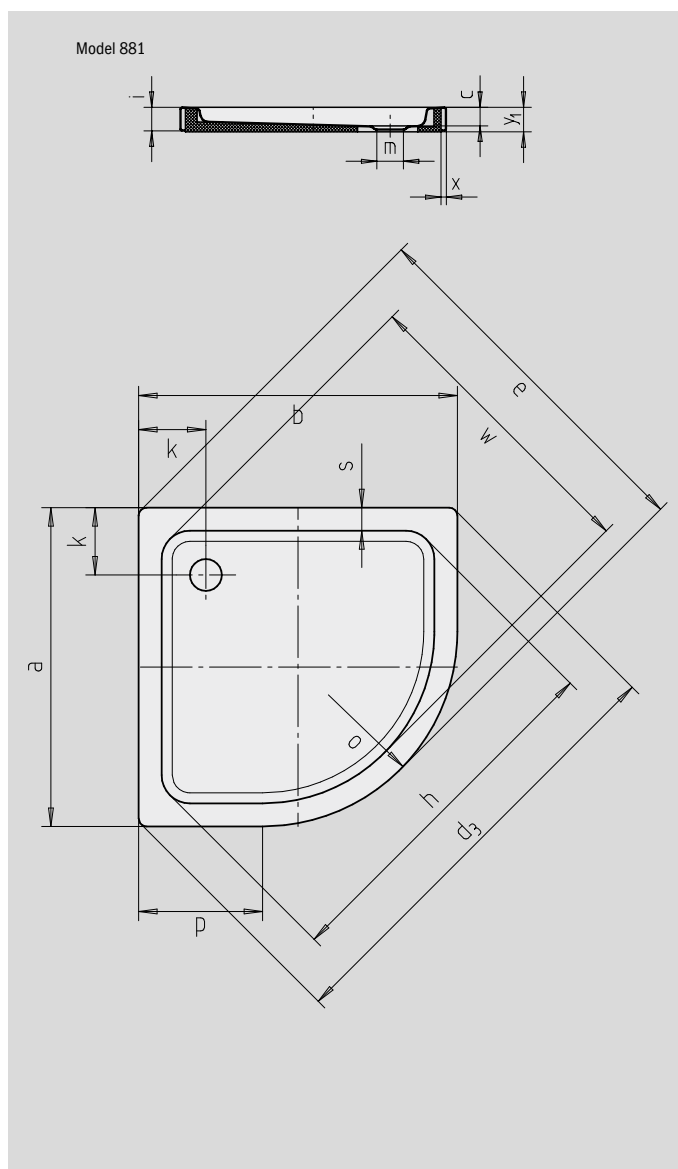

# ARRONDO WITH APRON

- apron saves you tiling the shower tray in
- quad shower tray with minimalist contours
- generous standing area with lots of room to move when showering
- space-saving shape
- 55 cm radius
- made of KALDEWEI steel enamel
- flush-fitting recessed waste cover  
(only in combination with the KA 90 waste fittings)

Similar illustration

	Combined Tray & Waste depth	Waste fitting depth
KA 90	145	81
KA 90 extra flat	134	70
KA 90 ultra flat	125	61
KA 90 vertical	49	81

See page 275.

Model No.		880	881
External length	a	900	1000 mm
External width	b	900	1000 mm
Depth	c	65	65 mm
Corner dimension - external length	d <sub>3</sub>	1254	1395 mm
Corner dimension - external width	e	1035	1177 mm
Corner dimension - internal length	h	1023	1164 mm
Height of rim	i	80	80 mm
Distance tray edge to centre of drain hole	k	190	190 mm
Diameter of drain hole	m	90	90 mm
External radius	o	550	550 mm
Side length	p	350	450 mm
Width of rim	s	65	65 mm
Corner dimension - internal width	w	855	996 mm
Base	x	25	25 mm
Height with support	y <sub>1</sub>	83	83 mm
Weight of the enamelled shower tray in kg		25	30
Anti-slip		Ø 435	Ø 588 mm