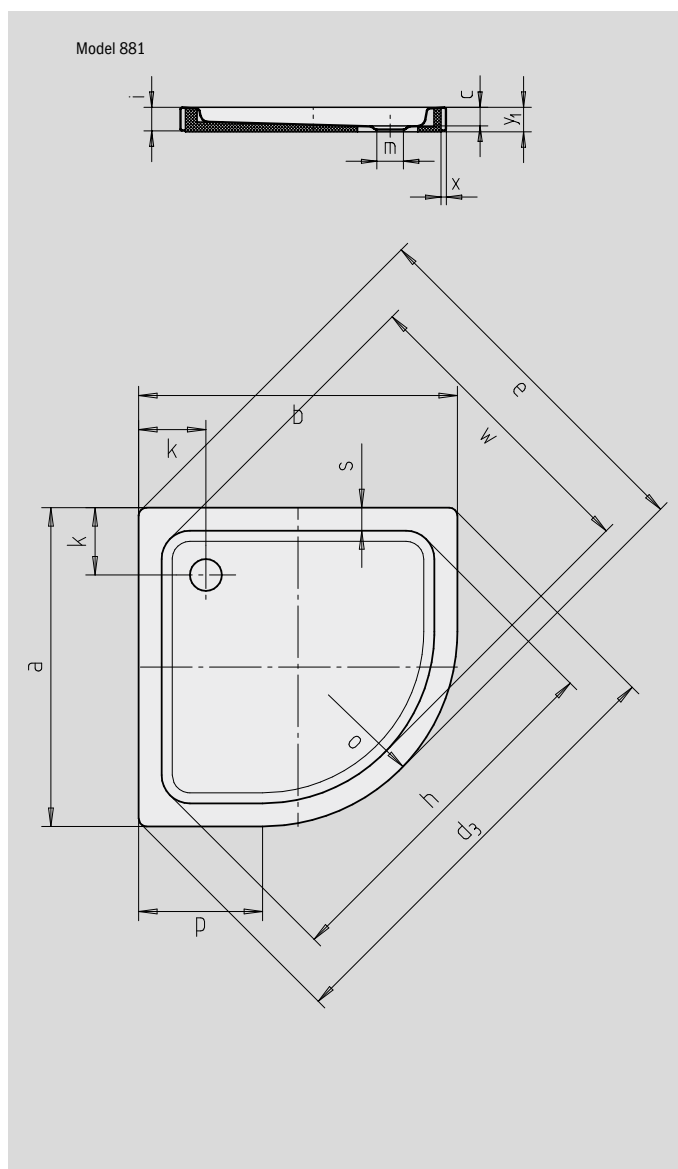

ARRONDO WITH APRON

- apron saves you tiling the shower tray in
- quad shower tray with minimalist contours
- generous standing area with lots of room to move when showering
- space-saving shape
- 55 cm radius
- made of KALDEWEI steel enamel
- flush-fitting recessed waste cover
(only in combination with the KA 90 waste fittings)

Similar illustration

| | Combined Tray & Waste depth | Waste fitting depth |
|------------------|-----------------------------|---------------------|
| KA 90 | 145 | 81 |
| KA 90 extra flat | 134 | 70 |
| KA 90 ultra flat | 125 | 61 |
| KA 90 vertical | 49 | 81 |

See page 275.

| Model No. | | 880 | 881 |
|--|----------------|-------|----------|
| External length | a | 900 | 1000 mm |
| External width | b | 900 | 1000 mm |
| Depth | c | 65 | 65 mm |
| Corner dimension - external length | d ₃ | 1254 | 1395 mm |
| Corner dimension - external width | e | 1035 | 1177 mm |
| Corner dimension - internal length | h | 1023 | 1164 mm |
| Height of rim | i | 80 | 80 mm |
| Distance tray edge to centre of drain hole | k | 190 | 190 mm |
| Diameter of drain hole | m | 90 | 90 mm |
| External radius | o | 550 | 550 mm |
| Side length | p | 350 | 450 mm |
| Width of rim | s | 65 | 65 mm |
| Corner dimension - internal width | w | 855 | 996 mm |
| Base | x | 25 | 25 mm |
| Height with support | y ₁ | 83 | 83 mm |
| Weight of the enamelled shower tray in kg | | 25 | 30 |
| Anti-slip | | Ø 435 | Ø 588 mm |