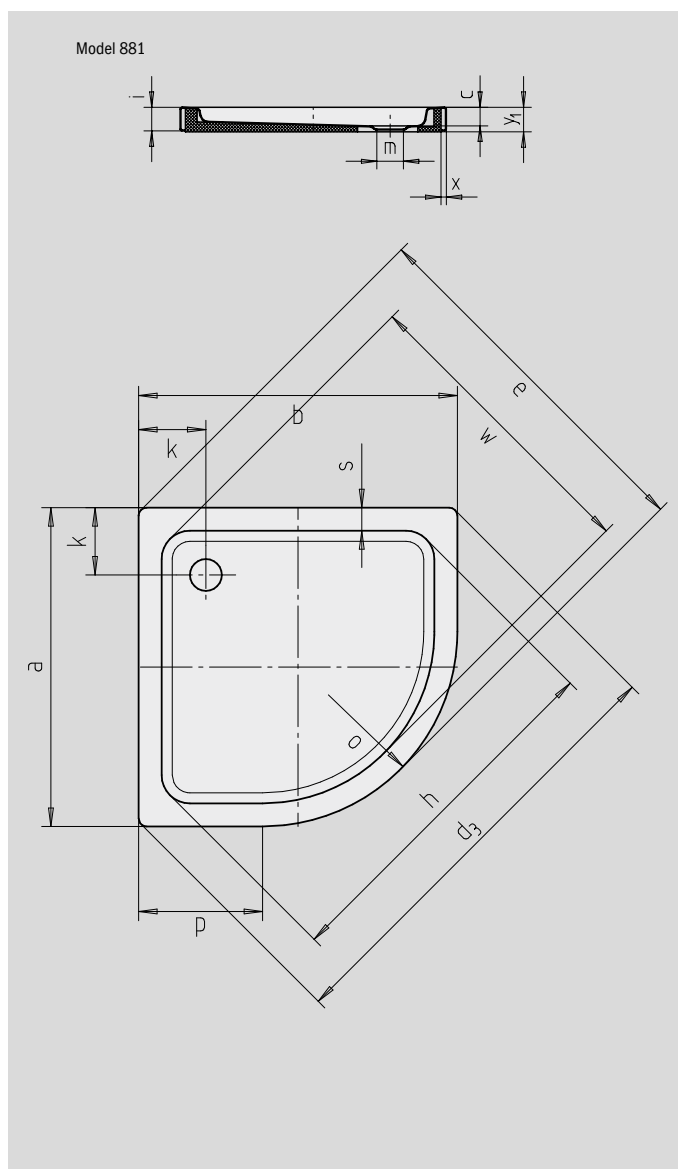

ARRONDO WITH APRON

- apron saves you tiling the shower tray in
- quad shower tray with minimalist contours
- generous standing area with lots of room to move when showering
- space-saving shape
- 55 cm radius
- made of KALDEWEI steel enamel
- flush-fitting recessed waste cover (only in combination with the KA 90 waste fittings)

Similar illustration

	Combined Tray & Waste depth	Waste fitting depth
KA 90	145	81
KA 90 extra flat	134	70
KA 90 ultra flat	125	61
KA 90 vertical	49	81

See page 275.

Model No.		880	881
External length	a	900	1000 mm
External width	b	900	1000 mm
Depth	c	65	65 mm
Corner dimension - external length	d ₃	1254	1395 mm
Corner dimension - external width	e	1035	1177 mm
Corner dimension - internal length	h	1023	1164 mm
Height of rim	i	80	80 mm
Distance tray edge to centre of drain hole	k	190	190 mm
Diameter of drain hole	m	90	90 mm
External radius	o	550	550 mm
Side length	p	350	450 mm
Width of rim	s	65	65 mm
Corner dimension - internal width	w	855	996 mm
Base	x	25	25 mm
Height with support	y ₁	83	83 mm
Weight of the enamelled shower tray in kg		25	30
Anti-slip		Ø 435	Ø 588 mm