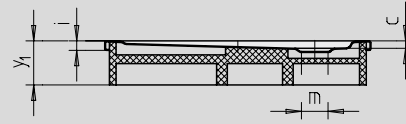

ARRONDO

- quad shower tray with minimalist contours
- generous standing area with lots of room to move when showering
- space-saving shape
- 55 cm radius
- made of KALDEWEI steel enamel
- flush-fitting recessed waste cover
(only in combination with the KA 90 waste fittings)

Similar illustration

Modell	Combined Tray & Waste depth				Waste fitting depth			
	870	872	871	873	870	872	871	873
KA 90	105	105	145	145	81	81	81	81
KA 90 extra flat	94	94	134	134	70	70	70	70
KA 90 ultra flat	85	85	125	125	61	61	61	61
KA 90 vertical	49	49	49	49	81	81	81	81

See page 275.

Illustration shows Model 871 with support

Illustration shows Model 870 with support

Model No.	870	872	871	873	
External length	a	900	1000	900	1000 mm
External width	b	900	1000	900	1000 mm
Depth	c	25	25	65	65 mm
Corner dimension - external length	d ₃	1254	1395	1254	1395 mm
Corner dimension - external width	e	1035	1177	1035	1177 mm
Corner dimension - internal length	h	1023	1164	1023	1164 mm
Height of rim	i	32	32	32	32 mm
Distance tray edge to centre of drain hole	k	190	190	190	190 mm
Diameter of drain hole	m	90	90	90	90 mm
External radius	o	550	550	550	550 mm
Side length	p	350	450	350	450 mm
Width of rim	s	65	65	65	65 mm
Corner dimension - internal width	w	855	996	855	996 mm
Height with support	y ₁	120	120	160	160 mm
Weight of the enamelled shower tray in kg		20	25	21	26
Anti-slip		∅ 435	∅ 588	∅ 435	∅ 588 mm

Subject to technical alterations, tolerances and errors. Similar illustration.

KALDEWEI