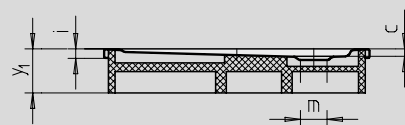

# ARRONDO

- quad shower tray with minimalist contours
- generous standing area with lots of room to move when showering
- space-saving shape
- 55 cm radius
- made of KALDEWEI steel enamel
- flush-fitting recessed waste cover (only in combination with the KA 90 waste fittings)

Similar illustration

Modell	Combined Tray & Waste depth				Waste fitting depth			
	870	872	871	873	870	872	871	873
KA 90	105	105	145	145	81	81	81	81
KA 90 extra flat	94	94	134	134	70	70	70	70
KA 90 ultra flat	85	85	125	125	61	61	61	61
KA 90 vertical	49	49	49	49	81	81	81	81

See page 291.

Illustration shows Model 871 with support

Illustration shows Model 870 with support

Model No.	870	872	871	873	
External length	a	900	1000	900	1000 mm
External width	b	900	1000	900	1000 mm
Depth	c	25	25	65	65 mm
Corner dimension - external length	d <sub>3</sub>	1254	1395	1254	1395 mm
Corner dimension - external width	e	1035	1177	1035	1177 mm
Corner dimension - internal length	h	1023	1164	1023	1164 mm
Height of rim	i	32	32	32	32 mm
Distance bath edge to centre of drain hole	k	190	190	190	190 mm
Diameter of drain hole	m	90	90	90	90 mm
Radius	o	550	550	550	550 mm
Side length	p	350	450	350	450 mm
Width of rim	s	65	65	65	65 mm
Corner dimension - internal width	w	855	996	855	996 mm
Height with support	y <sub>1</sub>	120	120	160	160 mm
Weight of the enamelled shower tray in kg		20	25	21	26
Anti-slip		Ø 435	Ø 588	Ø 435	Ø 588 mm

Subject to technical alterations, tolerances and errors. Similar illustration.

**KALDEWEI**