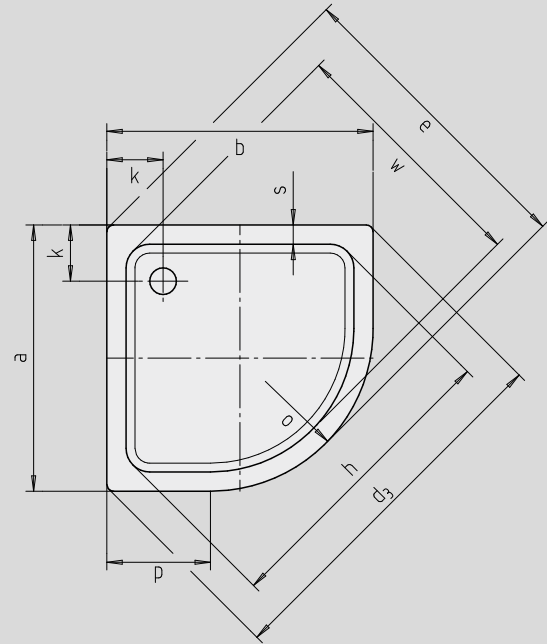

ARRONDO

- quad shower tray with minimalist contours
- generous standing area with lots of room to move when showering
- space-saving shape
- 55 cm radius
- made of KALDEWEI steel enamel
- flush-fitting recessed waste cover
(only in combination with the KA 90 waste fittings)

Similar illustration

Modell	Combined Tray & Waste depth				Waste fitting depth			
	870	872	871	873	870	872	871	873
KA 90	105	105	145	145	81	81	81	81
KA 90 extra flat	94	94	134	134	70	70	70	70
KA 90 ultra flat	85	85	125	125	61	61	61	61
KA 90 vertical	49	49	49	49	81	81	81	81

See page 275.

Illustration shows Model 871 with support

Illustration shows Model 870 with support

Model No.	870	872	871	873	
External length	a	900	1000	900	1000 mm
External width	b	900	1000	900	1000 mm
Depth	c	25	25	65	65 mm
Corner dimension - external length	d ₃	1254	1395	1254	1395 mm
Corner dimension - external width	e	1035	1177	1035	1177 mm
Corner dimension - internal length	h	1023	1164	1023	1164 mm
Height of rim	i	32	32	32	32 mm
Distance tray edge to centre of drain hole	k	190	190	190	190 mm
Diameter of drain hole	m	90	90	90	90 mm
External radius	o	550	550	550	550 mm
Side length	p	350	450	350	450 mm
Width of rim	s	65	65	65	65 mm
Corner dimension - internal width	w	855	996	855	996 mm
Height with support	y ₁	120	120	160	160 mm
Weight of the enamelled shower tray in kg		20	25	21	26
Anti-slip		∅ 435	∅ 588	∅ 435	∅ 588 mm