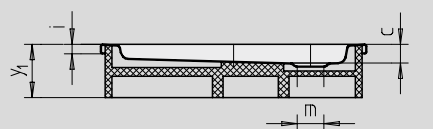

Similar illustration

Modell	Combined Tray & Waste depth				Waste fitting depth			
	870	872	871	873	870	872	871	873
KA 90	105	105	145	145	81	81	81	81
KA 90 extra flat	94	94	134	134	70	70	70	70
KA 90 ultra flat	85	85	125	125	61	61	61	61
KA 90 vertical	49	49	49	49	81	81	81	81

See page 291.

Illustration shows Model 871 with support

Illustration shows Model 870 with support

Model No.	870	872	871	873	
External length	a	900	1000	900	1000 mm
External width	b	900	1000	900	1000 mm
Depth	c	25	25	65	65 mm
Corner dimension - external length	d <sub>3</sub>	1254	1395	1254	1395 mm
Corner dimension - external width	e	1035	1177	1035	1177 mm
Corner dimension - internal length	h	1023	1164	1023	1164 mm
Height of rim	i	32	32	32	32 mm
Distance bath edge to centre of drain hole	k	190	190	190	190 mm
Diameter of drain hole	m	90	90	90	90 mm
Radius	o	550	550	550	550 mm
Side length	p	350	450	350	450 mm
Width of rim	s	65	65	65	65 mm
Corner dimension - internal width	w	855	996	855	996 mm
Height with support	y <sub>1</sub>	120	120	160	160 mm
Weight of the enamelled shower tray in kg		20	25	21	26
Anti-slip		Ø 435	Ø 588	Ø 435	Ø 588 mm