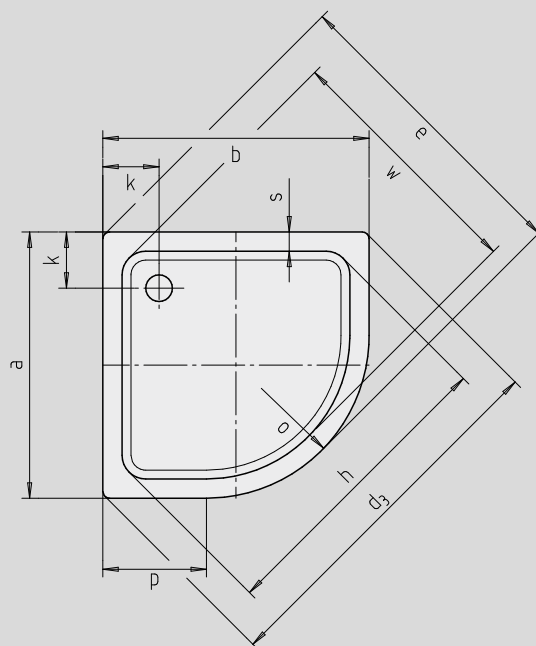

# ARRONDO

- quad shower tray with minimalist contours
- generous standing area with lots of room to move when showering
- space-saving shape
- 55 cm radius
- made of KALDEWEI steel enamel
- flush-fitting recessed waste cover (only in combination with the KA 90 waste fittings)

Similar illustration

Modell	Combined Tray & Waste depth				Waste fitting depth			
	870	872	871	873	870	872	871	873
KA 90	105	105	145	145	81	81	81	81
KA 90 extra flat	94	94	134	134	70	70	70	70
KA 90 ultra flat	85	85	125	125	61	61	61	61
KA 90 vertical	49	49	49	49	81	81	81	81

See page 291.

Illustration shows Model 871 with support

Illustration shows Model 870 with support

Model No.	870	872	871	873	
External length	a	900	1000	900	1000 mm
External width	b	900	1000	900	1000 mm
Depth	c	25	25	65	65 mm
Corner dimension - external length	d <sub>3</sub>	1254	1395	1254	1395 mm
Corner dimension - external width	e	1035	1177	1035	1177 mm
Corner dimension - internal length	h	1023	1164	1023	1164 mm
Height of rim	i	32	32	32	32 mm
Distance bath edge to centre of drain hole	k	190	190	190	190 mm
Diameter of drain hole	m	90	90	90	90 mm
Radius	o	550	550	550	550 mm
Side length	p	350	450	350	450 mm
Width of rim	s	65	65	65	65 mm
Corner dimension - internal width	w	855	996	855	996 mm
Height with support	y <sub>1</sub>	120	120	160	160 mm
Weight of the enamelled shower tray in kg		20	25	21	26
Anti-slip		Ø 435	Ø 588	Ø 435	Ø 588 mm