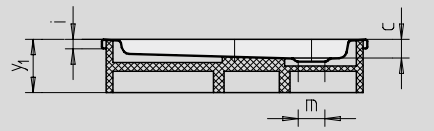

Similar illustration

Modell	Combined Tray & Waste depth				Waste fitting depth			
	870	872	871	873	870	872	871	873
KA 90	105	105	145	145	81	81	81	81
KA 90 extra flat	94	94	134	134	70	70	70	70
KA 90 ultra flat	85	85	125	125	61	61	61	61
KA 90 vertical	49	49	49	49	81	81	81	81

See page 275.

Illustration shows Model 871 with support

Illustration shows Model 870 with support

Model No.	870	872	871	873	
External length	a	900	1000	900	1000 mm
External width	b	900	1000	900	1000 mm
Depth	c	25	25	65	65 mm
Corner dimension - external length	d ₃	1254	1395	1254	1395 mm
Corner dimension - external width	e	1035	1177	1035	1177 mm
Corner dimension - internal length	h	1023	1164	1023	1164 mm
Height of rim	i	32	32	32	32 mm
Distance tray edge to centre of drain hole	k	190	190	190	190 mm
Diameter of drain hole	m	90	90	90	90 mm
External radius	o	550	550	550	550 mm
Side length	p	350	450	350	450 mm
Width of rim	s	65	65	65	65 mm
Corner dimension - internal width	w	855	996	855	996 mm
Height with support	y ₁	120	120	160	160 mm
Weight of the enamelled shower tray in kg		20	25	21	26
Anti-slip		Ø 435	Ø 588	Ø 435	Ø 588 mm