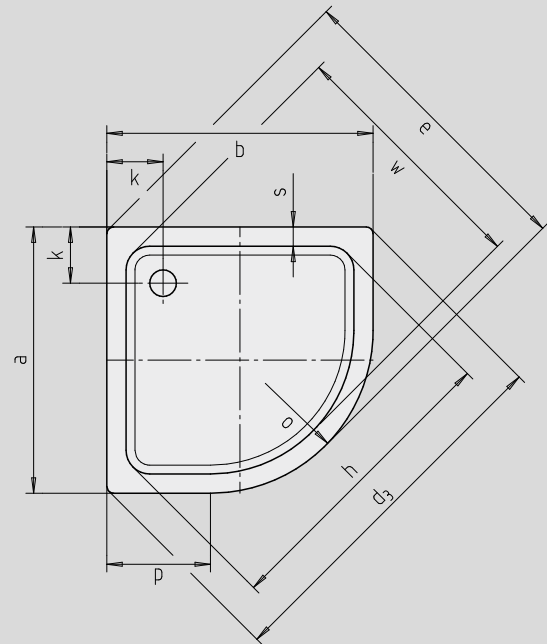

ARRONDO

- quad shower tray with minimalist contours
- generous standing area with lots of room to move when showering
- space-saving shape
- 55 cm radius
- made of KALDEWEI steel enamel
- flush-fitting recessed waste cover
(only in combination with the KA 90 waste fittings)

Similar illustration

Modell	Combined Tray & Waste depth				Waste fitting depth			
	870	872	871	873	870	872	871	873
KA 90	105	105	145	145	81	81	81	81
KA 90 extra flat	94	94	134	134	70	70	70	70
KA 90 ultra flat	85	85	125	125	61	61	61	61
KA 90 vertical	49	49	49	49	81	81	81	81

See page 275.

Illustration shows Model 871 with support

Illustration shows Model 870 with support

Model No.	870	872	871	873	
External length	a	900	1000	900	1000 mm
External width	b	900	1000	900	1000 mm
Depth	c	25	25	65	65 mm
Corner dimension - external length	d ₃	1254	1395	1254	1395 mm
Corner dimension - external width	e	1035	1177	1035	1177 mm
Corner dimension - internal length	h	1023	1164	1023	1164 mm
Height of rim	i	32	32	32	32 mm
Distance tray edge to centre of drain hole	k	190	190	190	190 mm
Diameter of drain hole	m	90	90	90	90 mm
External radius	o	550	550	550	550 mm
Side length	p	350	450	350	450 mm
Width of rim	s	65	65	65	65 mm
Corner dimension - internal width	w	855	996	855	996 mm
Height with support	y ₁	120	120	160	160 mm
Weight of the enamelled shower tray in kg		20	25	21	26
Anti-slip		Ø 435	Ø 588	Ø 435	Ø 588 mm