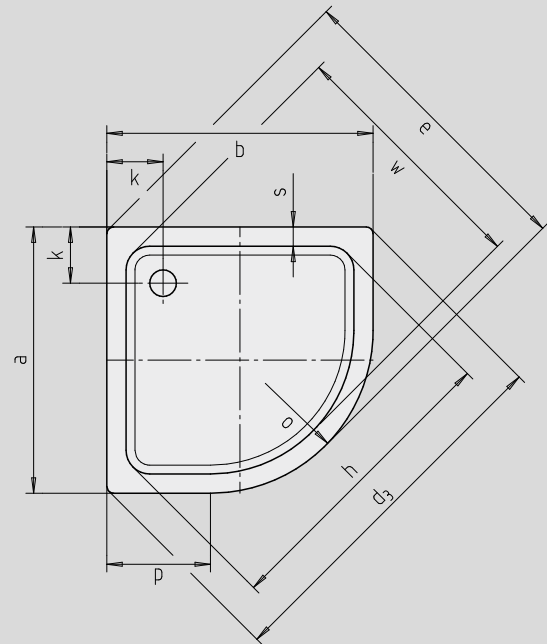

# ARRONDO

- quad shower tray with minimalist contours
- generous standing area with lots of room to move when showering
- space-saving shape
- 55 cm radius
- made of KALDEWEI steel enamel
- flush-fitting recessed waste cover  
(only in combination with the KA 90 waste fittings)

Similar illustration

Modell	Combined Tray & Waste depth				Waste fitting depth			
	870	872	871	873	870	872	871	873
KA 90	105	105	145	145	81	81	81	81
KA 90 extra flat	94	94	134	134	70	70	70	70
KA 90 ultra flat	85	85	125	125	61	61	61	61
KA 90 vertical	49	49	49	49	81	81	81	81

See page 275.

Illustration shows Model 871 with support

Illustration shows Model 870 with support

Model No.	870	872	871	873	
External length	a	900	1000	900	1000 mm
External width	b	900	1000	900	1000 mm
Depth	c	25	25	65	65 mm
Corner dimension - external length	d <sub>3</sub>	1254	1395	1254	1395 mm
Corner dimension - external width	e	1035	1177	1035	1177 mm
Corner dimension - internal length	h	1023	1164	1023	1164 mm
Height of rim	i	32	32	32	32 mm
Distance tray edge to centre of drain hole	k	190	190	190	190 mm
Diameter of drain hole	m	90	90	90	90 mm
External radius	o	550	550	550	550 mm
Side length	p	350	450	350	450 mm
Width of rim	s	65	65	65	65 mm
Corner dimension - internal width	w	855	996	855	996 mm
Height with support	y <sub>1</sub>	120	120	160	160 mm
Weight of the enamelled shower tray in kg		20	25	21	26
Anti-slip		Ø 435	Ø 588	Ø 435	Ø 588 mm