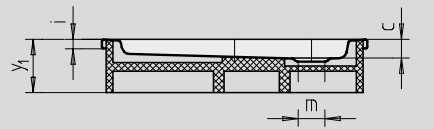

Similar illustration

Modell	Combined Tray & Waste depth				Waste fitting depth			
	870	872	871	873	870	872	871	873
KA 90	105	105	145	145	81	81	81	81
KA 90 extra flat	94	94	134	134	70	70	70	70
KA 90 ultra flat	85	85	125	125	61	61	61	61
KA 90 vertical	49	49	49	49	81	81	81	81

See page 275.

Illustration shows Model 871 with support

Illustration shows Model 870 with support

Model No.	870	872	871	873	
External length	a	900	1000	900	1000 mm
External width	b	900	1000	900	1000 mm
Depth	c	25	25	65	65 mm
Corner dimension - external length	d <sub>3</sub>	1254	1395	1254	1395 mm
Corner dimension - external width	e	1035	1177	1035	1177 mm
Corner dimension - internal length	h	1023	1164	1023	1164 mm
Height of rim	i	32	32	32	32 mm
Distance tray edge to centre of drain hole	k	190	190	190	190 mm
Diameter of drain hole	m	90	90	90	90 mm
External radius	o	550	550	550	550 mm
Side length	p	350	450	350	450 mm
Width of rim	s	65	65	65	65 mm
Corner dimension - internal width	w	855	996	855	996 mm
Height with support	y <sub>1</sub>	120	120	160	160 mm
Weight of the enamelled shower tray in kg		20	25	21	26
Anti-slip		Ø 435	Ø 588	Ø 435	Ø 588 mm

Subject to technical alterations, tolerances and errors. Similar illustration.

**KALDEWEI**