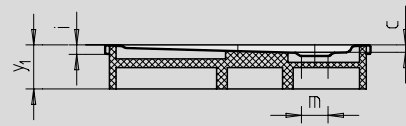

Similar illustration

Modell	Combined Tray & Waste depth				Waste fitting depth			
	870	872	871	873	870	872	871	873
KA 90	105	105	145	145	81	81	81	81
KA 90 extra flat	94	94	134	134	70	70	70	70
KA 90 ultra flat	85	85	125	125	61	61	61	61
KA 90 vertical	49	49	49	49	81	81	81	81

See page 275.

Illustration shows Model 871 with support

Illustration shows Model 870 with support

Model No.	870	872	871	873	
External length	a	900	1000	900	1000 mm
External width	b	900	1000	900	1000 mm
Depth	c	25	25	65	65 mm
Corner dimension - external length	d <sub>3</sub>	1254	1395	1254	1395 mm
Corner dimension - external width	e	1035	1177	1035	1177 mm
Corner dimension - internal length	h	1023	1164	1023	1164 mm
Height of rim	i	32	32	32	32 mm
Distance tray edge to centre of drain hole	k	190	190	190	190 mm
Diameter of drain hole	m	90	90	90	90 mm
External radius	o	550	550	550	550 mm
Side length	p	350	450	350	450 mm
Width of rim	s	65	65	65	65 mm
Corner dimension - internal width	w	855	996	855	996 mm
Height with support	y <sub>1</sub>	120	120	160	160 mm
Weight of the enamelled shower tray in kg		20	25	21	26
Anti-slip		Ø 435	Ø 588	Ø 435	Ø 588 mm