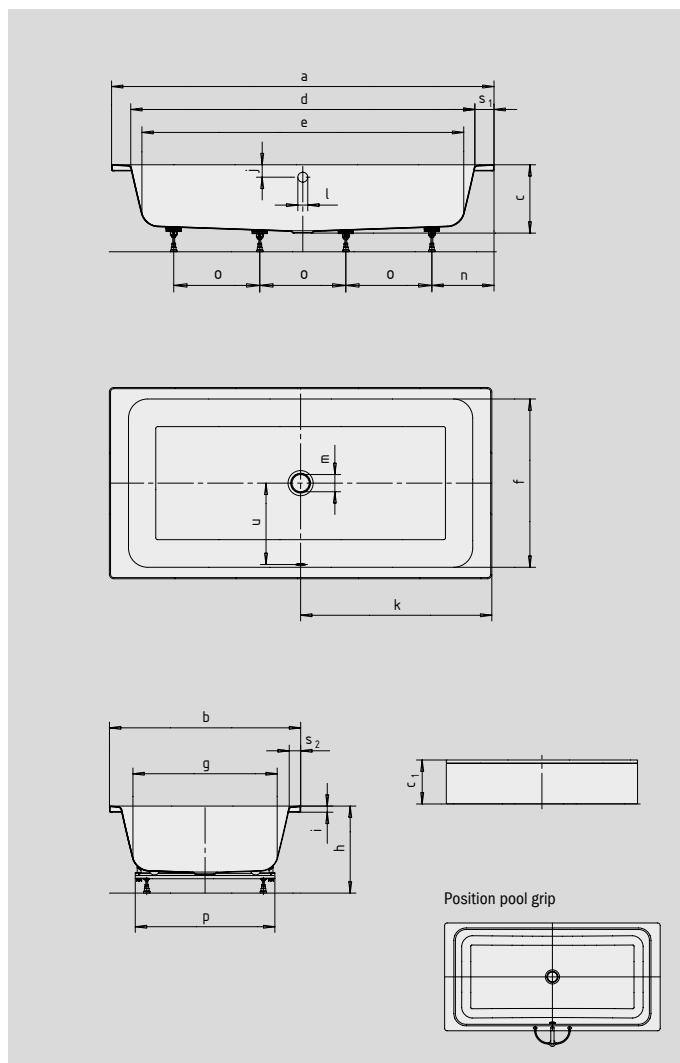

BASSINO

BASSINO WITH MOULDED PANEL

- straightlined, purist design
- cushion included in accessory pack allows the bather to float as if in the open ocean
- suitable for use as a shower bath
- bath shelf for use as a seat or for storage available as an optional extra
- made of KALDEWEI steel enamel
- also available with panel

Similar illustration

Cushion

Bath shelf (optional)

Model No.		144
External length	a	2000 mm
External width	b	1000 mm
Depth	c	355 mm
Overall height with panel	c ₁	460 mm
Internal length (top)	d	1800 mm
Internal length (bottom)	e	1680 mm
Internal width (top)	f	880 mm
Internal width (bottom)	g	755 mm
Height with feet	h	455-470 mm
Height of rim	i	32 mm
Distance top edge to centre of overflow hole	j	65 mm
Distance bath edge to centre of drain hole	k	1000 mm
Diameter of overflow hole	l	52 mm
Diameter of drain hole	m	90 mm
Distance foot end of bath edge to centre of foot	n	325 mm
Distance between the feet	o	450 mm
Max. width of feet	p	730 mm
Width of rim (foot end; lengthwise)	s ₁ ; s ₂	100; 60 mm
Distance between centre holes	u	425 mm
Water volume** in litres		240
Weight of the enamelled bath in kg		70

Subject to technical alterations, tolerances and errors. Similar illustration.
 ** 70 litres displacement on average.

KALDEWEI