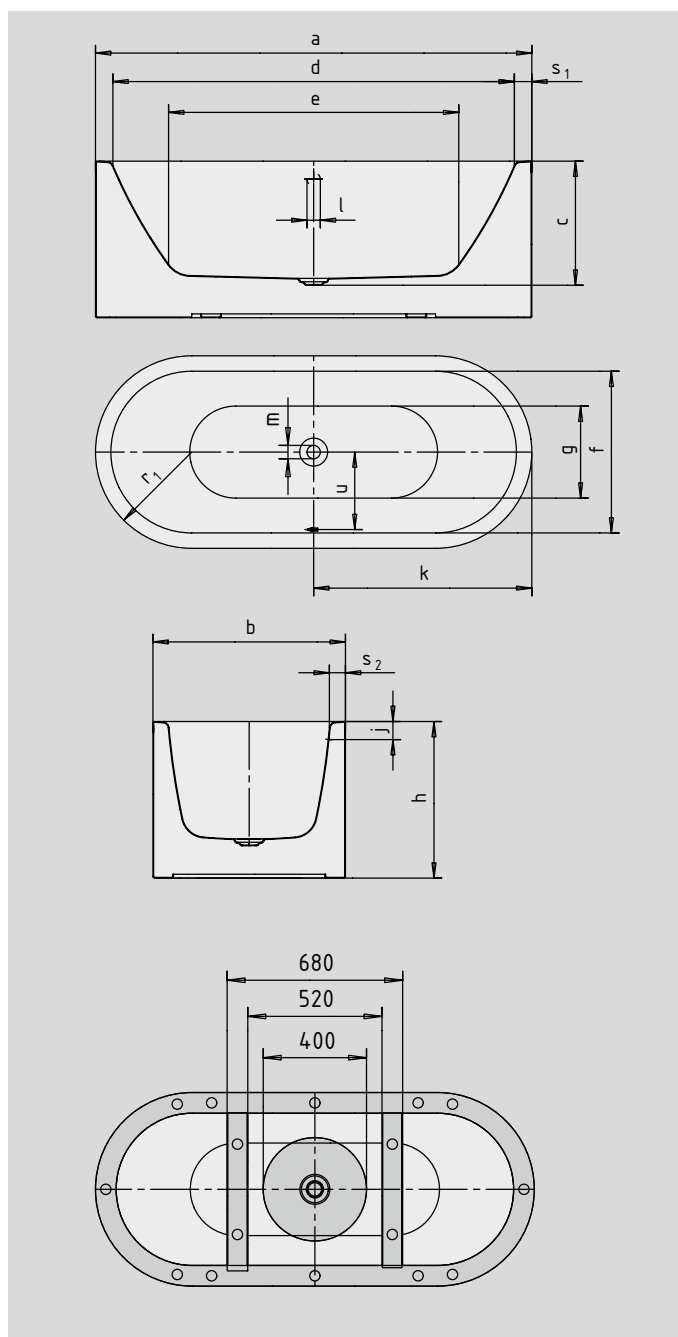

MEISTERSTÜCK CENTRO DUO OVAL

- pure simplicity and unpretentious elegance are what distinguish these baths
- bathing with a friend: two identical back rests and centrally positioned waste
- made of KALDEWEI steel enamel
- the moulded panel emphasizes the high design standard and means the bath can be free-standing
- enamelled waste cover and overflow knob integrated in the bath design

Similar illustration

Model No.		1127	1128
External length	a	1700	1800 mm
External width	b	750	800 mm
Depth	c	485	485 mm
Internal length (top)	d	1580	1680 mm
Internal length (bottom)	e	1130	1230 mm
Internal width (top)	f	630	680 mm
Internal width (bottom)	g	510	560 mm
Height of bath	h	610	610 mm
Distance top edge to centre of overflow hole	j	70	70 mm
Distance bath edge to centre of drain hole	k	850	900 mm
Diameter of overflow hole	l	52	52 mm
Diameter of drain hole	m	52	52 mm
Radius	r ₁	375	400 mm
Width of rim (foot end; lengthwise)	s ₁ ; s ₂	60; 60	60; 60 mm
Distance between centre holes	u	307	332 mm
Water volume** in litres		156	195
Weight of the enamelled bath in kg		120	136
Waste connection diameter		40/50	40/50 mm
Fill fitting connection		1/2"	1/2"

Subject to technical alterations, tolerances and errors. Similar illustration.
** 70 litres displacement on average.

KALDEWEI