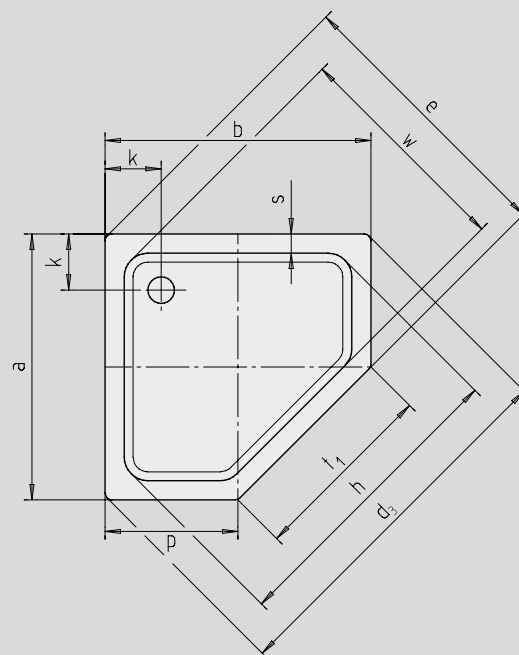

CORNEZZA

- striking pentagonal shower tray
- space-saving shape
- generous standing area with lots of room to move when showering
- elegant corner solution
- made of KALDEWEI steel enamel
- flush-fitting recessed waste cover (only in combination with the KA 90 waste fittings)

Similar illustration

Modell	Combined Tray & Waste depth				Waste fitting depth			
	670	672	671	673	670	672	671	673
KA 90	105	105	145	145	81	81	81	81
KA 90 extra flat	94	94	134	134	70	70	70	70
KA 90 ultra flat	85	85	125	125	61	61	61	61
KA 90 vertical	49	49	49	49	81	81	81	81

See page 291.

Model No.	670	672	671	673	
External length	a	900	1000	900	1000 mm
External width	b	900	1000	900	1000 mm
Depth	c	25	25	65	65 mm
Corner dimension - external length	d ₃	1254	1395	1254	1395 mm
Corner dimension - external width	e	945	1051	945	1051 mm
Corner dimension - internal length	h	1023	1164	1023	1164 mm
Height of rim	i	32	32	32	32 mm
Distance bath edge to centre of drain hole	k	190	190	190	190 mm
Diameter of drain hole	m	90	90	90	90 mm
Side length	p	450	500	450	500 mm
Width of rim	s	65	65	65	65 mm
Width of access area	t ₁	636	707	636	707 mm
Corner dimension - internal width	w	765	871	765	871 mm
Height with support	y ₁	120	120	160	160 mm
Weight of the enamelled shower tray in kg		19	23	20	24
Anti-slip		∅ 435	∅ 588	∅ 435	∅ 588 mm