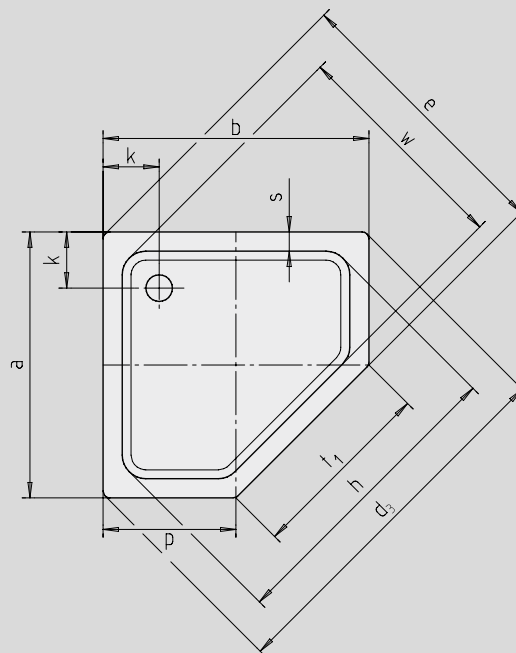

CORNEZZA

- striking pentagonal shower tray
- space-saving shape
- generous standing area with lots of room to move when showering
- elegant corner solution
- made of KALDEWEI steel enamel
- flush-fitting recessed waste cover (only in combination with the KA 90 waste fittings)

Similar illustration

Modell	Combined Tray & Waste depth				Waste fitting depth			
	670	672	671	673	670	672	671	673
KA 90	105	105	145	145	81	81	81	81
KA 90 extra flat	94	94	134	134	70	70	70	70
KA 90 ultra flat	85	85	125	125	61	61	61	61
KA 90 vertical	49	49	49	49	81	81	81	81

See page 291.

Model No.	670	672	671	673	
External length	a	900	1000	900	1000 mm
External width	b	900	1000	900	1000 mm
Depth	c	25	25	65	65 mm
Corner dimension - external length	d ₃	1254	1395	1254	1395 mm
Corner dimension - external width	e	945	1051	945	1051 mm
Corner dimension - internal length	h	1023	1164	1023	1164 mm
Height of rim	i	32	32	32	32 mm
Distance bath edge to centre of drain hole	k	190	190	190	190 mm
Diameter of drain hole	m	90	90	90	90 mm
Side length	p	450	500	450	500 mm
Width of rim	s	65	65	65	65 mm
Width of access area	t ₁	636	707	636	707 mm
Corner dimension - internal width	w	765	871	765	871 mm
Height with support	y ₁	120	120	160	160 mm
Weight of the enamelled shower tray in kg		19	23	20	24
Anti-slip		∅ 435	∅ 588	∅ 435	∅ 588 mm