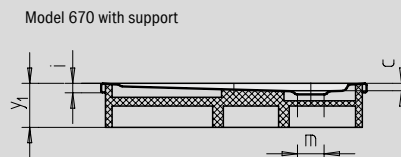

CORNEZZA

- striking pentagonal shower tray
- space-saving shape
- generous standing area with lots of room to move when showering
- elegant corner solution
- made of KALDEWEI steel enamel
- flush-fitting recessed waste cover (only in combination with the KA 90 waste fittings)

Similar illustration

Modell	Combined Tray & Waste depth				Waste fitting depth			
	670	672	671	673	670	672	671	673
KA 90	105	105	145	145	81	81	81	81
KA 90 extra flat	94	94	134	134	70	70	70	70
KA 90 ultra flat	85	85	125	125	61	61	61	61
KA 90 vertical	49	49	49	49	81	81	81	81

See page 291.

Model No.	670	672	671	673	
External length	a	900	1000	900	1000 mm
External width	b	900	1000	900	1000 mm
Depth	c	25	25	65	65 mm
Corner dimension - external length	d ₃	1254	1395	1254	1395 mm
Corner dimension - external width	e	945	1051	945	1051 mm
Corner dimension - internal length	h	1023	1164	1023	1164 mm
Height of rim	i	32	32	32	32 mm
Distance bath edge to centre of drain hole	k	190	190	190	190 mm
Diameter of drain hole	m	90	90	90	90 mm
Side length	p	450	500	450	500 mm
Width of rim	s	65	65	65	65 mm
Width of access area	t ₁	636	707	636	707 mm
Corner dimension - internal width	w	765	871	765	871 mm
Height with support	y ₁	120	120	160	160 mm
Weight of the enamelled shower tray in kg		19	23	20	24
Anti-slip		∅ 435	∅ 588	∅ 435	∅ 588 mm