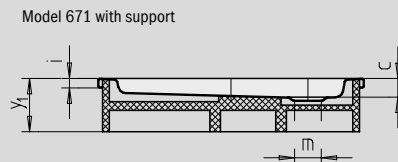

CORNEZZA

- striking pentagonal shower tray
- space-saving shape
- generous standing area with lots of room to move when showering
- elegant corner solution
- made of KALDEWEI steel enamel
- flush-fitting recessed waste cover (only in combination with the KA 90 waste fittings)

Similar illustration

Modell	Combined Tray & Waste depth				Waste fitting depth			
	670	672	671	673	670	672	671	673
KA 90	105	105	145	145	81	81	81	81
KA 90 extra flat	94	94	134	134	70	70	70	70
KA 90 ultra flat	85	85	125	125	61	61	61	61
KA 90 vertical	49	49	49	49	81	81	81	81

See page 291.

Model No.	670	672	671	673	
External length	a	900	1000	900	1000 mm
External width	b	900	1000	900	1000 mm
Depth	c	25	25	65	65 mm
Corner dimension - external length	d ₃	1254	1395	1254	1395 mm
Corner dimension - external width	e	945	1051	945	1051 mm
Corner dimension - internal length	h	1023	1164	1023	1164 mm
Height of rim	i	32	32	32	32 mm
Distance bath edge to centre of drain hole	k	190	190	190	190 mm
Diameter of drain hole	m	90	90	90	90 mm
Side length	p	450	500	450	500 mm
Width of rim	s	65	65	65	65 mm
Width of access area	t ₁	636	707	636	707 mm
Corner dimension - internal width	w	765	871	765	871 mm
Height with support	y ₁	120	120	160	160 mm
Weight of the enamelled shower tray in kg		19	23	20	24
Anti-slip		∅ 435	∅ 588	∅ 435	∅ 588 mm