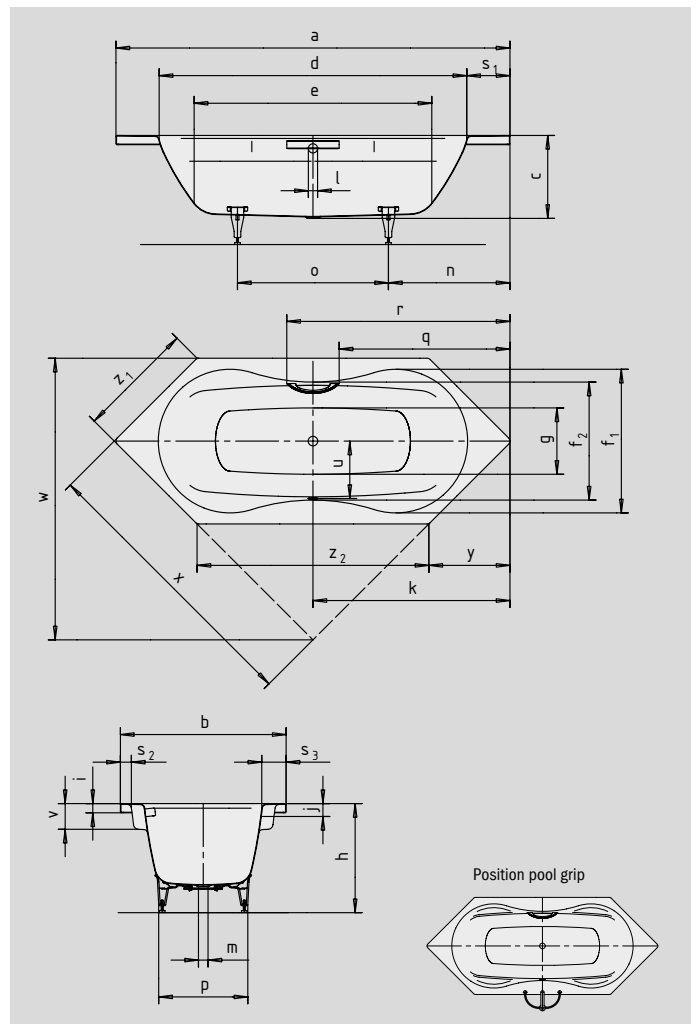

MEGA DUO 6

- bathing with a friend: two identical back rests and centrally positioned waste
- wide arm rests on both sides provide optimum bathing comfort
- diverse installation possibilities, also corner installation
- made of KALDEWEI steel enamel

Similar illustration

To order the bath with pre-drilled grip holes on one side, please order model xxxx**1011**xxxx.

GRIP DISCREET OPULENCE

SKIN TOUCH

SOUND WAVE

COMFORT SELECT

Model No.		182
External length	a	2140 mm
External width	b	900 mm
Depth	c	450 mm
Internal length (top)	d	1680 mm
Internal length (bottom)	e	1290 mm
Internal width (top)	f ₁ ; f ₂	780; 640 mm
Internal width (bottom)	g	360 mm
Height with feet	h	570-600 mm
Height of rim	i	50 mm
Distance top edge to centre of overflow hole	j	70 mm
Distance bath edge to centre of drain hole	k	1070 mm
Diameter of overflow hole	l	52 mm
Diameter of drain hole	m	52 mm
Distance foot end of bath edge to centre of foot	n	660 mm
Distance between the feet	o	820 mm
Max. width of feet	p	480 mm
Distance bath edge to where grip/handle starts	q	928 mm
Distance bath edge to where grip/handle ends	r	1212 mm
Width of rim (foot end; lengthwise)	s ₁ ; s ₂ ; s ₃	230; 60; 130 mm
Distance between centre holes	u	310 mm
Armrest depth	v	140 mm
Installation dimension	w	1530 mm
Side length	x	1527 mm
Oblique	y	440 mm
Side length	z ₁ ; z ₂	636; 1260 mm
Water volume** in litres		186
Weight of the enamelled bath in kg		60
Anti-slip		∅ 435 mm
Full anti-slip		900 x 300 mm

Subject to technical alterations, tolerances and errors. Similar illustration.
 ** 70 litres displacement on average.

KALDEWEI