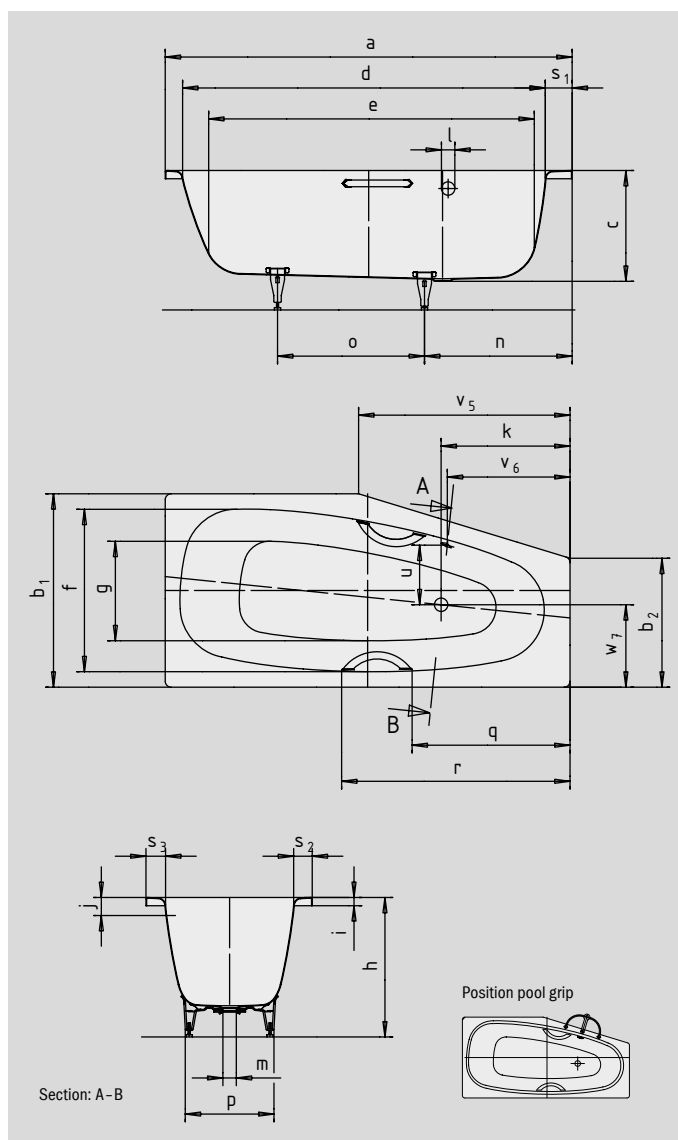

MINI LEFT MINI STAR LEFT

- special shape is ideal for small bathrooms
- one-seater bath with side overflow
- economic water consumption thanks to its tapering interior contours
- made of KALDEWEI steel enamel
- also available with grips
- model available with 2 standard tap holes without extra charge (180 mm centres)

Similar illustration

Model No.		836 / 837	832 / 833
External length	a	1570	1570 mm
External width	b ₁ ; b ₂	700; 475	750; 500 mm
Depth	c	430	430 mm
Internal length (top)	d	1410	1410 mm
Internal length (bottom)	e	1250	1250 mm
Internal width (top)	f	600	600 mm
Internal width (bottom)	g	360	360 mm
Height with feet	h	550-570	550-570 mm
Height of rim	i	32	32 mm
Distance top edge to centre of overflow hole	j	70	70 mm
Distance bath edge to centre of drain hole	k	500	500 mm
Diameter of overflow hole	l	52	52 mm
Diameter of drain hole	m	52	52 mm
Distance foot end of bath edge to centre of foot	n	570	570 mm
Distance between the feet	o	440	490 mm
Max. width of feet	p	430	430 mm
Distance bath edge (foot end) to where grip/handle starts (Mod. 837/833)	q	611,8	611,8 mm
Distance bath edge (foot end) to where grip/handle ends (Mod. 837/833)	r	885,8	885,8 mm
Width of rim (foot end; lengthwise; at overflow)	s ₁ ; s ₂ ; s ₃	100; 48; 70	100; 60; 70 mm
Distance between centre holes	u	246	246 mm
Distance tub edge (foot end) to overflow hole	v	475	475 mm
Length of narrow side	v ₅	738	820 mm
Drain hole off-centre	w ₇	320	320 mm
Water volume** in litres		110	110
Weight of the enamelled bath in kg		45	52
Anti-slip		Ø 288	Ø 288 mm
Full anti-slip		600 x 220	600 x 220 mm

Subject to technical alterations, tolerances and errors. Similar illustration.
** 70 litres displacement on average.

KALDEWEI