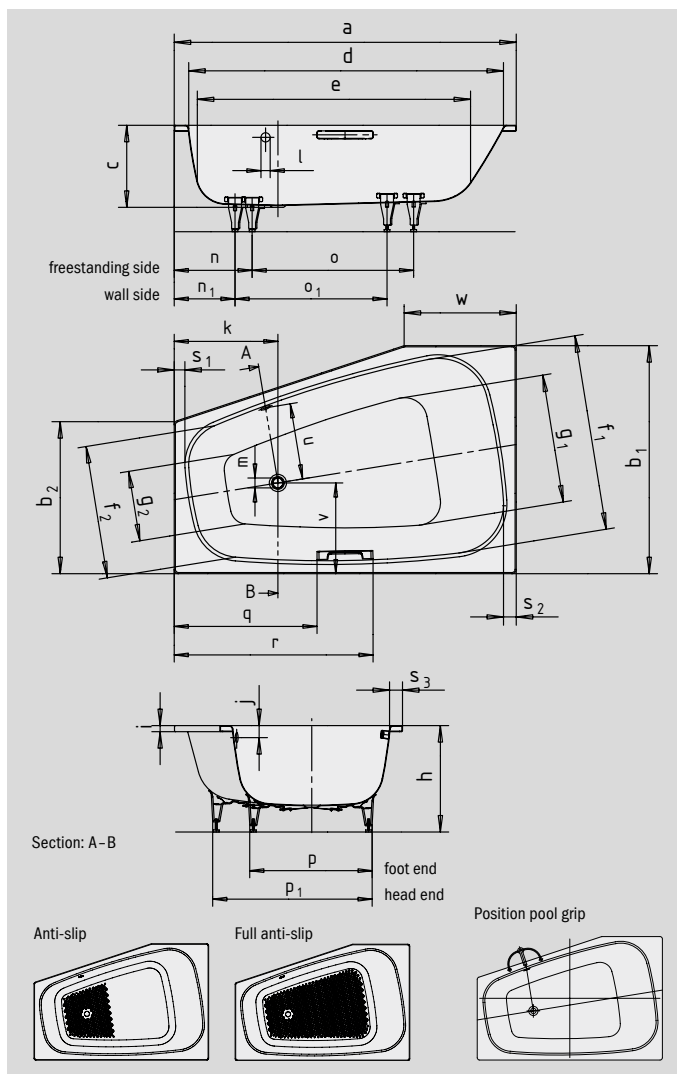

PLAZA DUO RIGHT

- the spacious interior enables you to adopt a wide range of positions when bathing
- bathing with a friend: sit next to each other
- available as right or left-hand model
- made of KALDEWEI steel enamel

Similar illustration

To order the bath with pre-drilled grip holes on one side, please order model xxx1011xxx.

GRIP ELEGANT PURISM

Model No.		190
External length	a	1800 mm
External width	b ₁ ; b ₂	1200; 800 mm
Depth	c	430 mm
Internal length (top)	d	1625 mm
Internal length (bottom)	e	1410 mm
Internal width (top)	f ₁ ; f ₂	1035; 700 mm
Internal width (bottom)	g ₁ ; g ₂	738; 370 mm
Height with feet	h	552-560 mm
Height of rim	i	32 mm
Distance top edge to centre of overflow hole	j	70 mm
Distance bath edge to centre of drain hole	k	545 mm
Diameter of overflow hole	l	52 mm
Diameter of drain hole	m	52 mm
Distance foot end of bath edge to centre of foot	n; n ₁	320; 410 mm
Distance between the feet	o; o ₁	800; 850 mm
Max. width of feet	p; p ₁	600; 880 mm
Distance bath edge to where grip/handle starts	q	751,5 mm
Distance bath edge to where grip/handle ends	r	1046,5 mm
Width of rim (foot end; head end; lengthwise)	s ₁ ; s ₂ ; s ₃	74; 61; 66 mm
Distance between centre holes	u	409 mm
Distance bath (lengthwise) to drain hole	v	478 mm
Side length	w	590 mm
Water volume** in litres		273
Weight of the enamelled bath in kg		67
Anti-slip		473 x 386/562 mm
Full anti-slip		1031 x 386/700 mm

Note: The operational system may protrude on some whirl systems.
Please refer to the Technical Information for Whirl Systems for further information.
Subject to technical alterations, tolerances and errors. Similar illustration.
** 70 litres displacement on average.