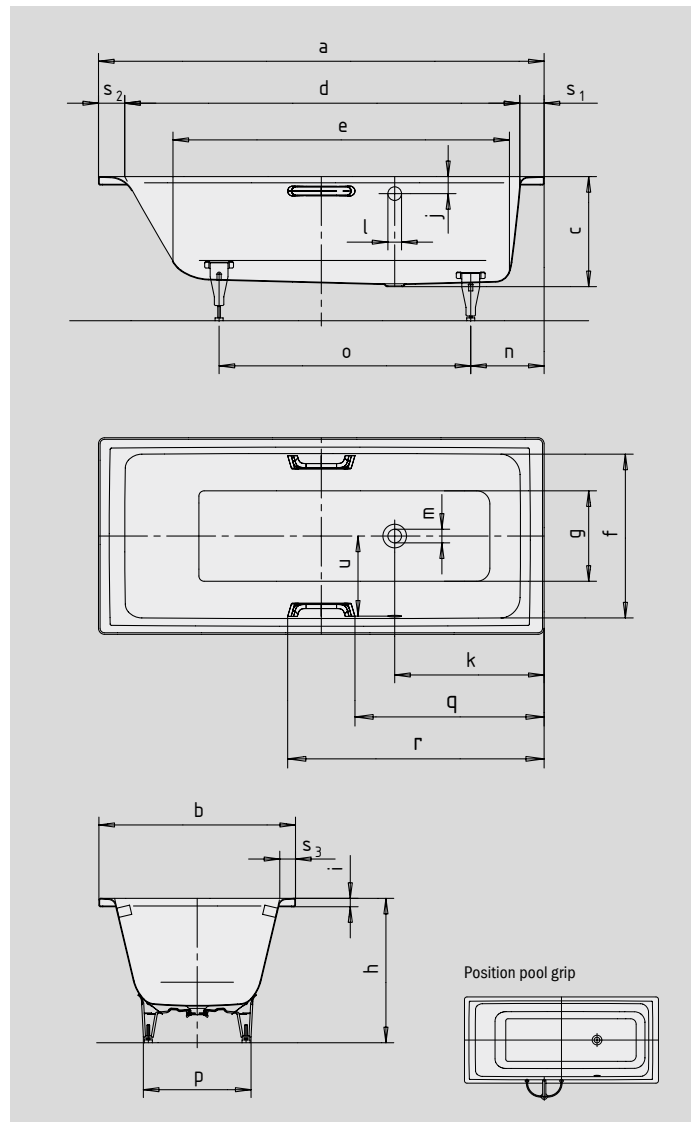

PURO/PURO STAR WITH SIDE OVERFLOW

- straightlined, purist design
- one-seater bath with side overflow
- classic four-cornered model
- made of KALDEWEI steel enamel
- model available with 2 standard tap holes without extra charge (180 mm centres)

Similar illustration

To order the bath with opposite overflow, please order model xxxx**2300**xxxx.

GRIP ELEGANT PURISM

Model No.		684	686	688	690	656	658
External length	a	1600	1600	1700	1700	1700	1700 mm
External width	b	700	700	700	700	750	750 mm
Depth	c	420	420	420	420	420	420 mm
Internal length (top)	d	1410	1410	1510	1510	1510	1510 mm
Internal length (bottom)	e	1180	1180	1280	1280	1280	1280 mm
Internal width (top)	f	580	580	580	580	630	630 mm
Internal width (bottom)	g	410	410	410	410	460	460 mm
Height with feet	h	552-572	552-572	555-565	555-565	553-573	553-573 mm
Height of rim	i	32	32	32	32	32	32 mm
Distance top edge to centre of overflow hole	j	70	70	70	70	70	70 mm
Distance bath edge (foot) to centre of drain hole	k	570	570	570	570	570	570 mm
Diameter of overflow hole	l	52	52	52	52	52	52 mm
Diameter of drain hole	m	52	52	52	52	52	52 mm
Distance foot end of bath edge to centre of foot	n	435	435	445	445	445	445 mm
Distance between the feet	o	705	705	750	750	750	750 mm
Max. width of feet	p	410	410	420	420	445	445 mm
Distance bath edge (foot end) to where grip/handle starts	q	-	671,5	-	721,5	-	721,5 mm
Distance bath edge (foot end) to where grip/handle ends	r	-	928,5	-	978,5	-	978,5 mm
Width of rim (foot end; head end; lengthwise)	s ₁ ; s ₂ ; s ₃	90; 100; 60	90; 100; 60	90; 100; 60	90; 100; 60	90; 100; 60	90; 100; 60 mm
Distance between centre holes	u	275	275	275	275	300	300 mm
Water volume** in litres		105	105	121	121	137	137
Weight of the enamelled bath in kg		46	46	49	49	51	51
Anti-slip		300 x 300	300 x 300	300 x 300	300 x 300	348 x 348	348 x 348
Full anti-slip		708 x 252	708 x 252	876 x 252	876 x 252	1020 x 348	1020 x 348