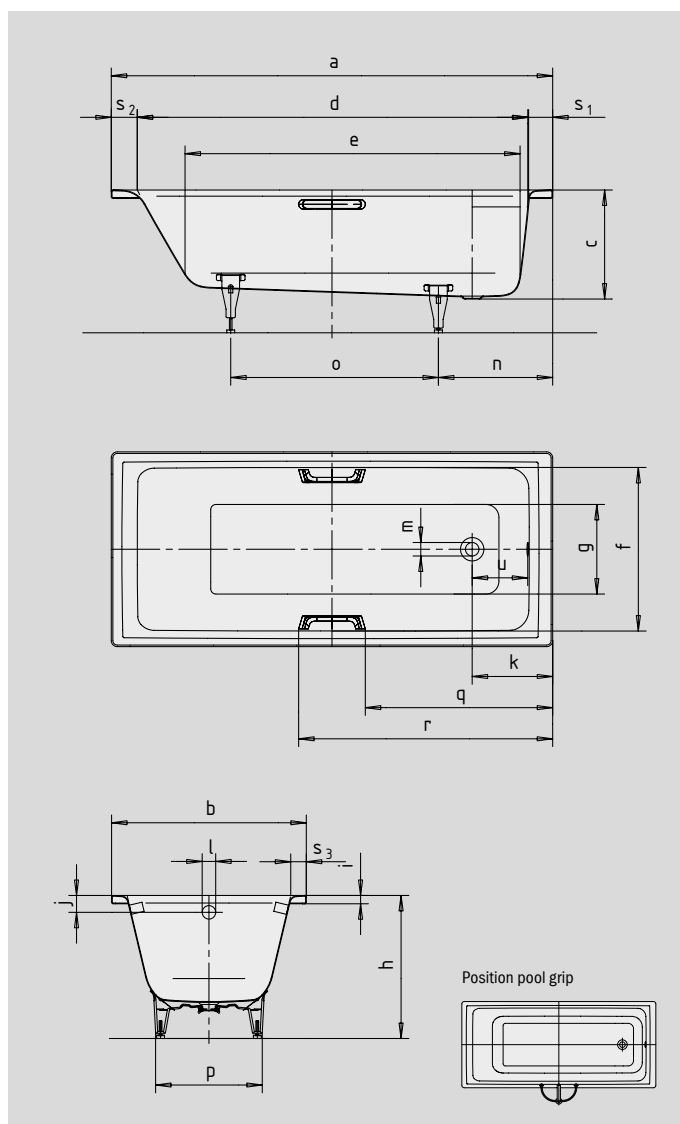

PURO PURO STAR

- straightlined, purist design
- one-seater bath with waste at foot end
- classic four-cornered model
- made of KALDEWEI steel enamel
- model available with 2 standard tap holes without extra charge (180 mm centres)

Similar illustration

GRIP ELEGANT PURISM

Model No.		683	685	687	689	652	654
External length	a	1600	1600	1700	1700	1700	1700 mm
External width	b	700	700	700	700	750	750 mm
Depth	c	420	420	420	420	420	420 mm
Internal length (top)	d	1410	1410	1510	1510	1510	1510 mm
Internal length (bottom)	e	1180	1180	1280	1280	1280	1280 mm
Internal width (top)	f	580	580	580	580	620	620 mm
Internal width (bottom)	g	410	410	410	410	460	460 mm
Height with feet	h	552-572	552-572	555-565	555-565	554-568	554-568 mm
Height of rim	i	32	32	32	32	32	32 mm
Distance top edge to centre of overflow hole	j	65	65	65	65	65	65 mm
Distance bath edge (foot) to centre of drain hole	k	310	310	310	310	310	310 mm
Diameter of overflow hole	l	52	52	52	52	52	52 mm
Diameter of drain hole	m	52	52	52	52	52	52 mm
Distance foot end of bath edge to centre of foot	n	435	435	445	445	445	445 mm
Distance between the feet	o	705	705	755	755	750	750 mm
Max. width of feet	p	410	410	420	420	470	470 mm
Distance bath edge (foot end) to where grip/handle starts	q	-	671,5	-	721,5	-	721,5 mm
Distance bath edge (foot end) to where grip/handle ends	r	-	928,5	-	978,5	-	978,5 mm
Width of rim (foot end; head end; lengthwise)	s ₁ ; s ₂ ; s ₃	90; 100; 60	90; 100; 60	90; 100; 60	90; 100; 60	90; 100; 60	90; 100; 60 mm
Distance between centre holes	u	214	214	214	214	214	214 mm
Water volume** in litres		105	105	122	122	137	137
Weight of the enamelled bath in kg		46	46	49	49	51	51
Anti-slip		300 x 300	300 x 300	300 x 300	300 x 300	348 x 348	348 x 348
Full anti-slip		708 x 252	708 x 252	876 x 252	876 x 252	924 x 348	924 x 348

Subject to technical alterations, tolerances and errors. Similar illustration.
** 70 litres displacement on average.

KALDEWEI