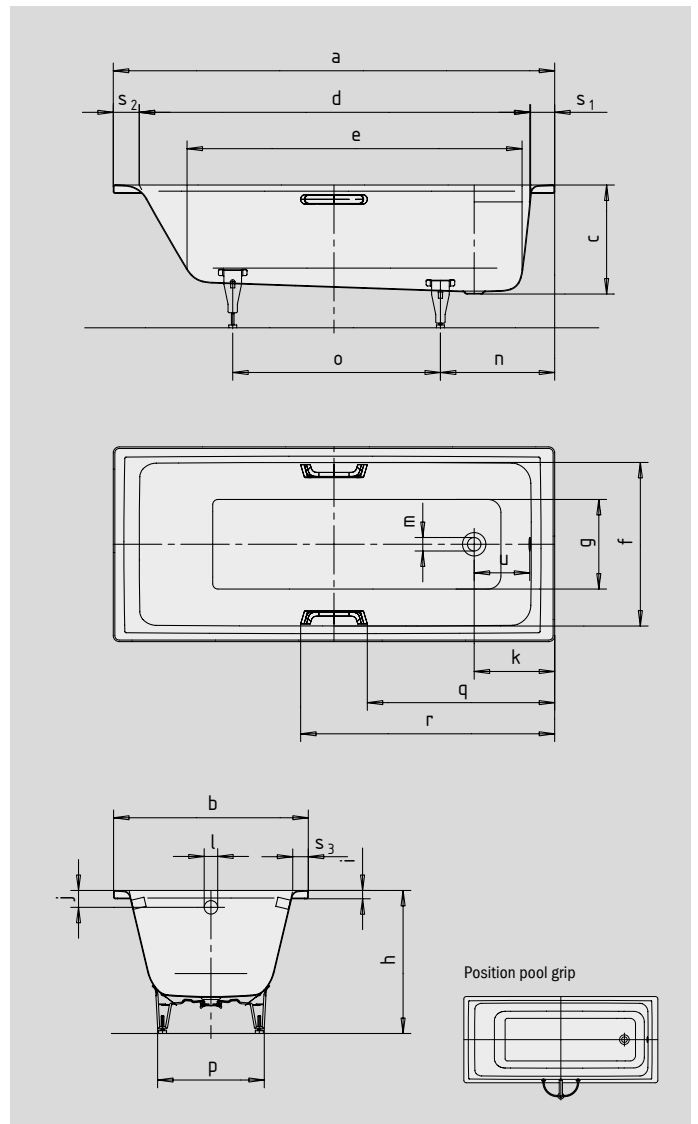

PURO PURO STAR

- straightlined, purist design
- one-seater bath with waste at foot end
- classic four-cornered model
- made of KALDEWEI steel enamel
- model available with 2 standard tap holes without extra charge (180 mm centres)

Similar illustration

GRIP ELEGANT PURISM

Model No.		691	693	653	655	696	698
External length	a	1700	1700	1800	1800	1900	1900 mm
External width	b	800	800	800	800	900	900 mm
Depth	c	420	420	420	420	420	420 mm
Internal length (top)	d	1510	1510	1610	1610	1710	1710 mm
Internal length (bottom)	e	1280	1280	1380	1380	1480	1480 mm
Internal width (top)	f	630	630	670	670	770	770 mm
Internal width (bottom)	g	460	460	510	510	615	615 mm
Height with feet	h	552-565	552-565	553-563	553-563	546-554	546-554 mm
Height of rim	i	32	32	32	32	32	32 mm
Distance top edge to centre of overflow hole	j	65	65	65	65	65	65 mm
Distance bath edge (foot) to centre of drain hole	k	310	310	310	310	310	310 mm
Diameter of overflow hole	l	52	52	52	52	52	52 mm
Diameter of drain hole	m	52	52	52	52	52	52 mm
Distance foot end of bath edge to centre of foot	n	445	445	460	460	395	395 mm
Distance between the feet	o	755	755	820	820	945	945 mm
Max. width of feet	p	480	480	520	520	630	630 mm
Distance bath edge (foot end) to where grip/handle starts	q	-	721,5	-	771,5	-	821,5 mm
Distance bath edge (foot end) to where grip/handle ends	r	-	978,5	-	1028,5	-	1078,5 mm
Width of rim (foot end; head end; lengthwise)	s ₁ ; s ₂ ; s ₃	90; 100; 85	90; 100; 85	90; 100; 60	90; 100; 60	90; 100; 65	90; 100; 65 mm
Distance between centre holes	u	214	214	214	214	214	214 mm
Water volume** in litres		141	141	170	170	232	232
Weight of the enamelled bath in kg		53	53	55	55	64	64
Anti-slip		348 x 348	348 x 348	396 x 396	396 x 396	396 x 396	396 x 396 mm
Full anti-slip		924 x 348	924 x 348	1020 x 396	1020 x 396	1116 x 396	1116 x 396 mm

Subject to technical alterations, tolerances and errors. Similar illustration.
** 70 litres displacement on average.

KALDEWEI