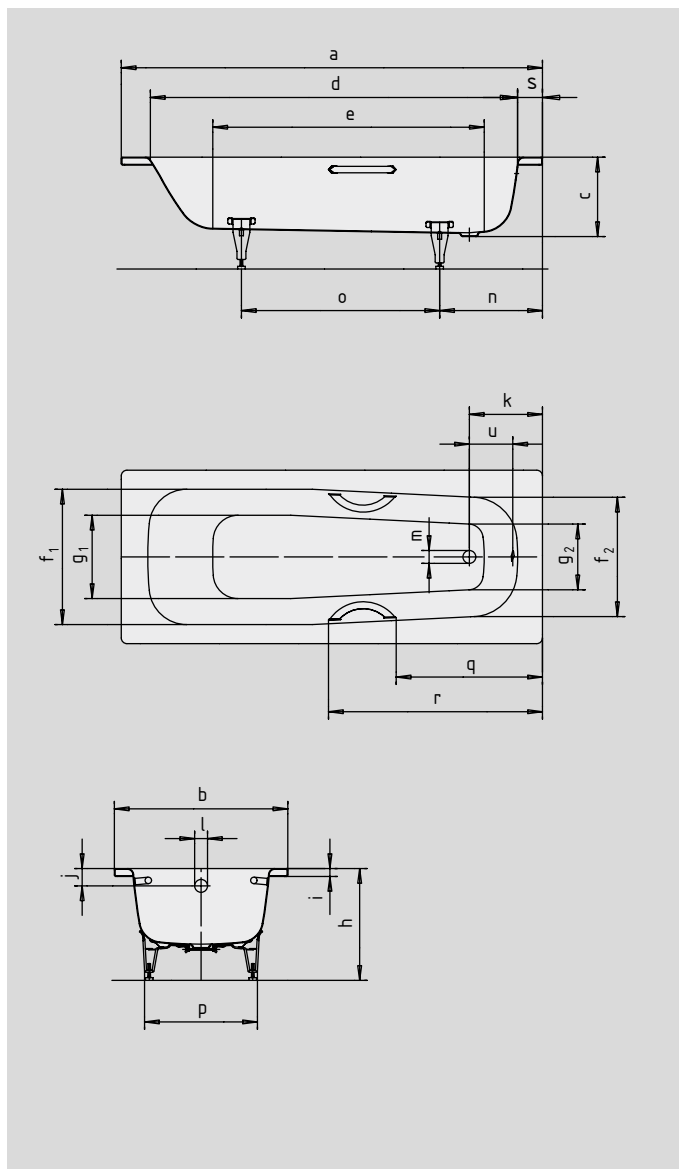

Similar illustration

| Model No.  |                                 | 245/246        |
|--|---------------------------------|----------------|
| External length  | a                               | 1700 mm        |
| External width   | b                               | 700 mm         |
| Depth  | c                               | 315 mm         |
| Internal length (top)  | d                               | 1520 mm        |
| <b>Internal length (bottom)</b>                                      | <b>e</b>                        | <b>1260 mm</b> |
| Internal width (top)   | f <sub>1</sub> ; f <sub>2</sub> | 560; 500 mm    |
| Internal width (bottom)  | g <sub>1</sub> ; g <sub>2</sub> | 460; 400 mm    |
| Height with feet   | h                               | 450-470 mm     |
| Height of rim  | i                               | 32 mm          |
| Distance top edge to centre of overflow hole                         | j                               | 70 mm          |
| Distance bath edge to centre of drain hole                           | k                               | 295 mm         |
| Diameter of overflow hole  | l                               | 52 mm          |
| Diameter of drain hole   | m                               | 52 mm          |
| Distance foot end of bath edge to centre of foot                     | n                               | 415 mm         |
| Distance between the feet  | o                               | 800 mm         |
| Max. width of feet   | p                               | 455 mm         |
| Distance bath edge (foot end) to where grip/handle starts (Mod. 246) | q                               | 643,5 mm       |
| Distance bath edge (foot end) to where grip/handle ends (Mod. 246)   | r                               | 908,5 mm       |
| Width of rim (foot end)  | s                               | 95 mm          |
| Distance between centre holes  | u                               | 200 mm         |
| Water volume** in litres   |                                 | 53             |
| Weight of the enamelled bath in kg                                   |                                 | 44             |
| Anti-slip  |                                 | ∅ 288 mm       |
| Full anti-slip   |                                 | 850 x 240 mm   |