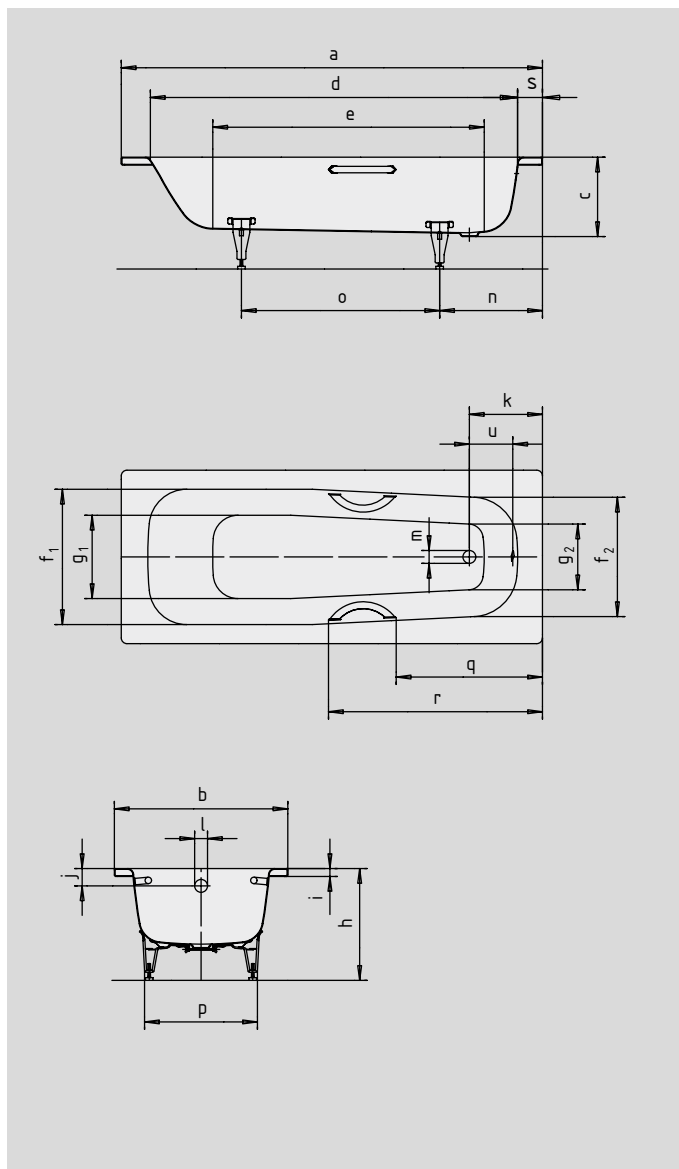

SANIFORM MEDIUM

SANIFORM MEDIUM STAR

- Low-Line-Product
- one-seater bath with waste at foot end
- classic four-cornered model
- economic water consumption thanks to its shallow depth
- made of KALDEWEI steel enamel
- also available with grips
- model available with 2 standard tap holes without extra charge (180 mm centres)

Similar illustration

Model No.		245/246
External length	a	1700 mm
External width	b	700 mm
Depth	c	315 mm
Internal length (top)	d	1520 mm
Internal length (bottom)	e	1260 mm
Internal width (top)	f ₁ ; f ₂	560; 500 mm
Internal width (bottom)	g ₁ ; g ₂	460; 400 mm
Height with feet	h	450-470 mm
Height of rim	i	32 mm
Distance top edge to centre of overflow hole	j	70 mm
Distance bath edge to centre of drain hole	k	295 mm
Diameter of overflow hole	l	52 mm
Diameter of drain hole	m	52 mm
Distance foot end of bath edge to centre of foot	n	415 mm
Distance between the feet	o	800 mm
Max. width of feet	p	455 mm
Distance bath edge (foot end) to where grip/handle starts (Mod. 246)	q	643,5 mm
Distance bath edge (foot end) to where grip/handle ends (Mod. 246)	r	908,5 mm
Width of rim (foot end)	s	95 mm
Distance between centre holes	u	200 mm
Water volume** in litres		53
Weight of the enamelled bath in kg		44
Anti-slip		∅ 288 mm
Full anti-slip		850 x 240 mm

Subject to technical alterations, tolerances and errors. Similar illustration.
 ** 70 litres displacement on average.

KALDEWEI