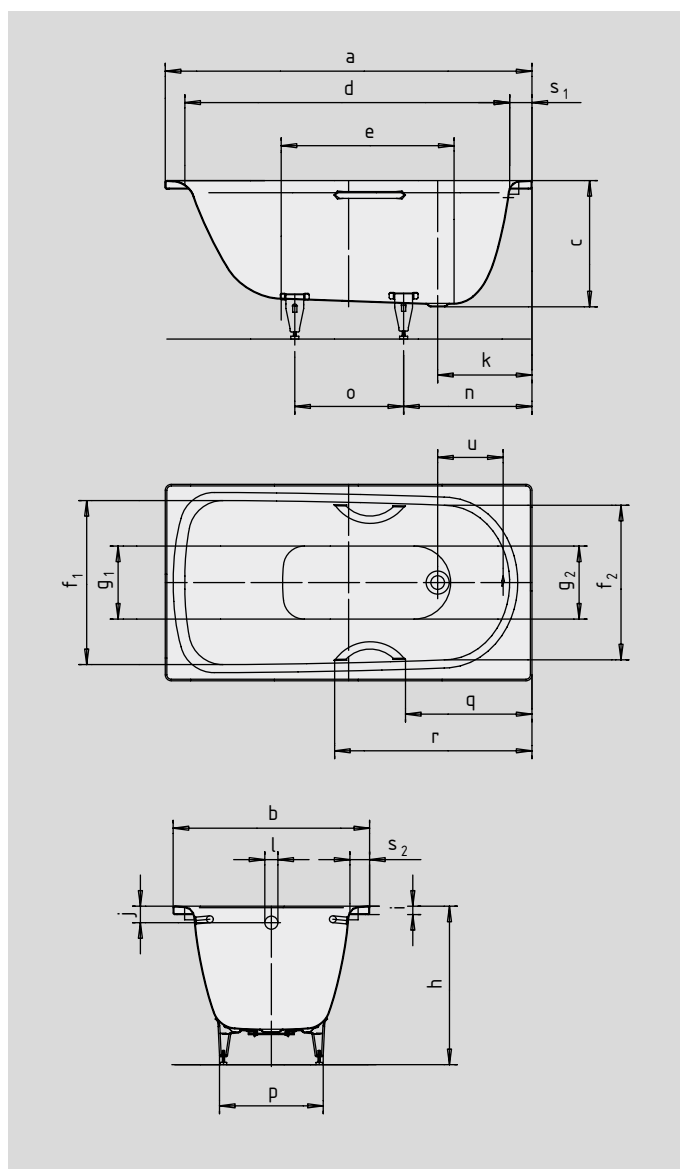

## SANIFORM PLUS STAR

- one-seater bath with waste at foot end
- classic four-cornered model
- made of KALDEWEI steel enamel
- also available with grips
- model available with 2 standard tap holes without extra charge (180 mm centres)

Similar illustration

Model No.		366/344	367/345
External length	a	1400	1600 mm
External width	b	750	750 mm
Depth	c	480	480 mm
Internal length (top)	d	1240	1440 mm
<b>Internal length (bottom)</b>	<b>e</b>	<b>645</b>	<b>844 mm</b>
Internal width (top)	f <sub>1</sub> ; f <sub>2</sub>	620; 590	620; 590 mm
Internal width (bottom)	g <sub>1</sub> ; g <sub>2</sub>	280; 280	280; 280 mm
Height with feet	h	615-635	615-635 mm
Height of rim	i	32	32 mm
Distance top edge to centre of overflow hole	j	65	65 mm
Distance bath edge to centre of drain hole	k	360	360 mm
Diameter of overflow hole	l	52	52 mm
Diameter of drain hole	m	52	52 mm
Distance foot end of bath edge to centre of foot	n	470	480 mm
Distance between the feet	o	415	605 mm
Max. width of feet	p	430	430 mm
Distance bath edge (foot end) to where grip/handle starts (Mod. 344/345)	q	484,5	584,5 mm
Distance bath edge (foot end) to where grip/handle ends (Mod. 344/345)	r	758,5	858,5 mm
Width of rim (foot end; lengthwise)	s <sub>1</sub> ; s <sub>2</sub>	80; 85	80; 85 mm
Distance between centre holes	u	268	267 mm
Water volume** in litres		110	140
Weight of the enamelled bath in kg		42	49
Anti-slip		∅ 288	∅ 288 mm
Full anti-slip		600 x 220	600 x 220 mm

Subject to technical alterations, tolerances and errors. Similar illustration.  
 \*\* 70 litres displacement on average.

**KALDEWEI**