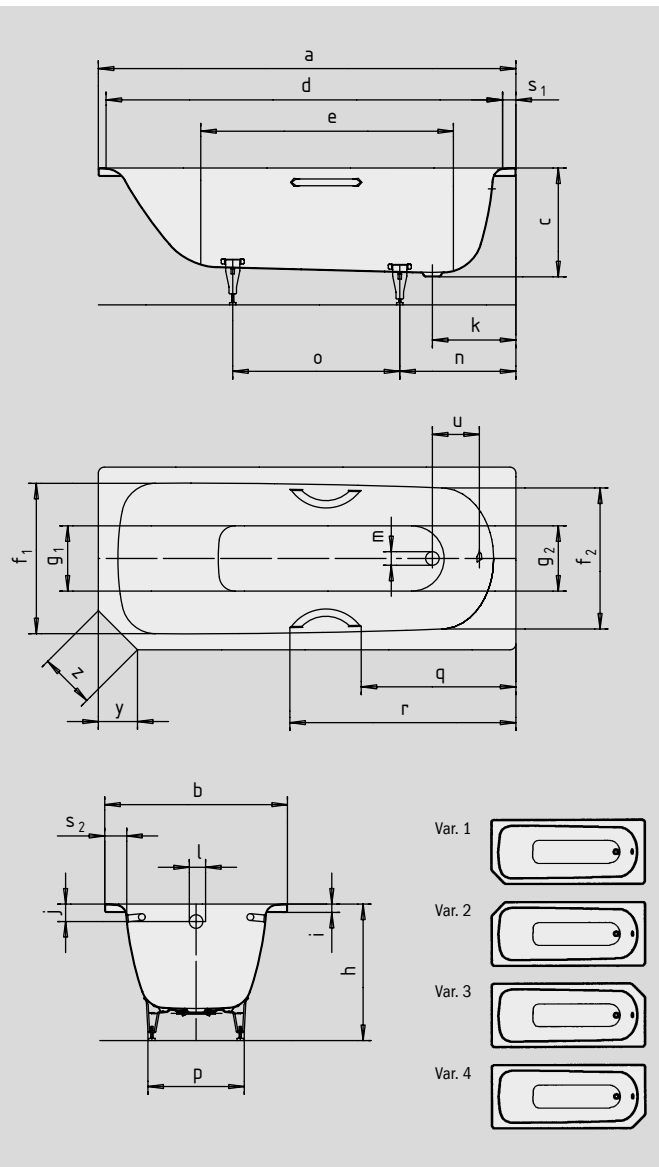

SANIFORM V1-V4

SANIFORM V1-V4 STAR

- optimum space utilisation in small bathrooms because corner is absent
- one-seater bath with waste at foot end
- classic four-cornered model
- made of KALDEWEI steel enamel
- also available with grips

Similar illustration

Model No.		362-1/332
External length	a	1600 mm
External width	b	700 mm
Depth	c	410 mm
Internal length (top)	d	1430 mm
Internal length (bottom)	e	1050 mm
Internal width (top)	f ₁ ; f ₂	550; 530 mm
Internal width (bottom)	g ₁ ; g ₂	390; 350 mm
Height with feet	h	545-560 mm
Height of rim	i	32 mm
Distance top edge to centre of overflow hole	j	63 mm
Distance bath edge to centre of drain hole	k	310 mm
Diameter of overflow hole	l	52 mm
Diameter of drain hole	m	52 mm
Distance foot end of bath edge to centre of foot	n	452,5 mm
Distance between the feet	o	600 mm
Max. width of feet	p	380 mm
Distance bath edge (foot end) to where grip/handle starts (Mod. 332)	q	584,5 mm
Distance bath edge (foot end) to where grip/handle ends (Mod. 332)	r	858,5 mm
Width of rim (foot end; lengthwise)	s ₁ ; s ₂	70; 75 mm
Distance between centre holes	u	212 mm
Oblique	y	150 mm
Side length	z ₁	212 mm
Water volume** in litres		93
Weight of the enamelled bath in kg		46
Anti-slip		∅ 288 mm
Full anti-slip		600 x 220 mm

Subject to technical alterations, tolerances and errors. Similar illustration.
 ** 70 litres displacement on average.

KALDEWEI