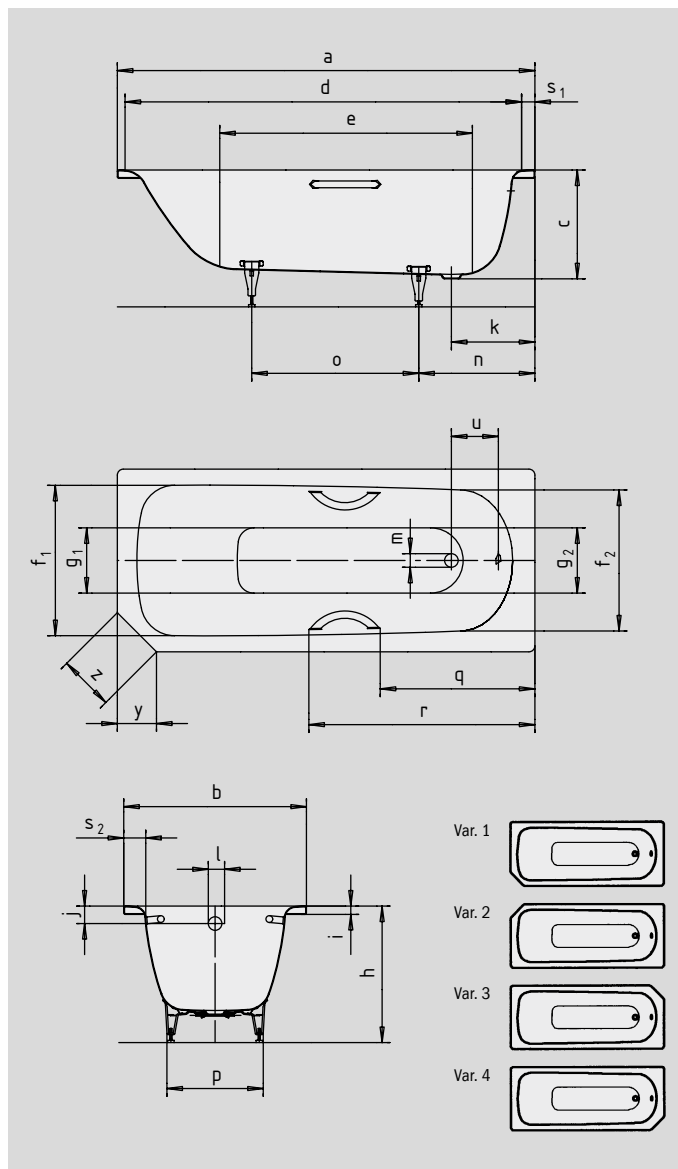

SANIFORM V1-V4

SANIFORM V1-V4 STAR

- optimum space utilisation in small bathrooms because corner is absent
- one-seater bath with waste at foot end
- classic four-cornered model
- made of KALDEWEI steel enamel
- also available with grips

Similar illustration

Model No.		362-1/332
External length	a	1600 mm
External width	b	700 mm
Depth	c	410 mm
Internal length (top)	d	1430 mm
Internal length (bottom)	e	1050 mm
Internal width (top)	f ₁ ; f ₂	550; 530 mm
Internal width (bottom)	g ₁ ; g ₂	390; 350 mm
Height with feet	h	545-560 mm
Height of rim	i	32 mm
Distance top edge to centre of overflow hole	j	63 mm
Distance bath edge to centre of drain hole	k	310 mm
Diameter of overflow hole	l	52 mm
Diameter of drain hole	m	52 mm
Distance foot end of bath edge to centre of foot	n	452,5 mm
Distance between the feet	o	600 mm
Max. width of feet	p	380 mm
Distance bath edge (foot end) to where grip/handle starts (Mod. 332)	q	584,5 mm
Distance bath edge (foot end) to where grip/handle ends (Mod. 332)	r	858,5 mm
Width of rim (foot end; lengthwise)	s ₁ ; s ₂	70; 75 mm
Distance between centre holes	u	212 mm
Oblique	y	150 mm
Side length	z ₁	212 mm
Water volume** in litres		93
Weight of the enamelled bath in kg		46
Anti-slip		∅ 288 mm
Full anti-slip		600 x 220 mm

Subject to technical alterations, tolerances and errors. Similar illustration.
 ** 70 litres displacement on average.

KALDEWEI