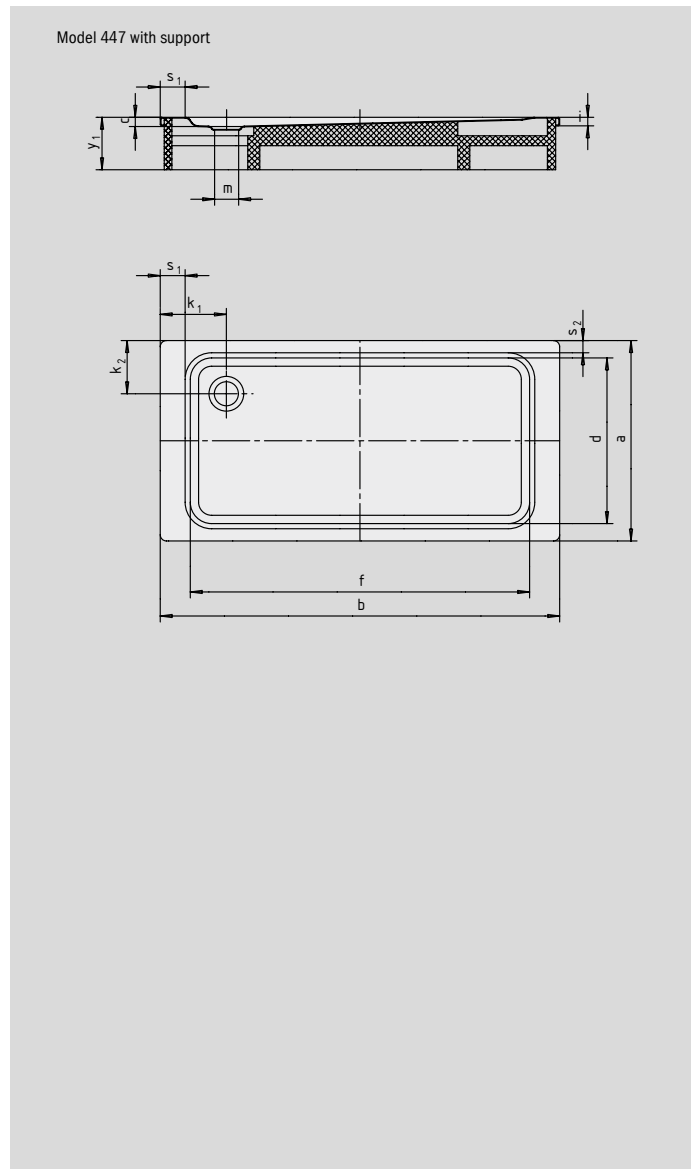

# SUPERPLAN XXL

- exclusive, elegant design
- generous dimensions ideal for showering with a friend
- shallow depth ideal for floor level installation and guarantees easy access
- made of KALDEWEI steel enamel
- flush-fitting recessed waste cover (only in combination with the KA 90 waste fittings)

Similar illustration

Modell	Combined Tray & Waste depth				Waste fitting depth			
	429	412	433	435	429	412	433	435
KA 90	123	123	119	120	81	81	81	81
KA 90 extra flat	112	112	108	109	70	70	70	70
KA 90 ultra flat	103	103	99	100	61	61	61	61
KA 90 vertical	49	49	49	49	81	81	81	81

See page 275.

Model No.	429	412	433	435	
External length	a	900	1000	700	750 mm
External width	b	1400	1400	1500	1500 mm
Depth	c	43	43	39	40 mm
Internal length	d	790	890	590	650 mm
Internal width	f	1290	1290	1290	1290 mm
Height of rim	i	32	32	32	32 mm
Distance tray edge to centre of drain hole	k <sub>1</sub> ; k <sub>2</sub>	200	200	250; 200	250; 200 mm
Diameter of drain hole	m	90	90	90	90 mm
Width of rim	s <sub>1,2</sub>	50	50	100; 50	100; 50 mm
Height with support	y <sub>1</sub>	135	135	135	135 mm
Weight of the enamelled shower tray in kg		33	36	27	30
Anti-slip		856 x 549	856 x 549	856 x 300	856 x 300 mm
Full anti-slip		649 x 1177	773 x 1177	461 x 1177	524 x 1177 mm