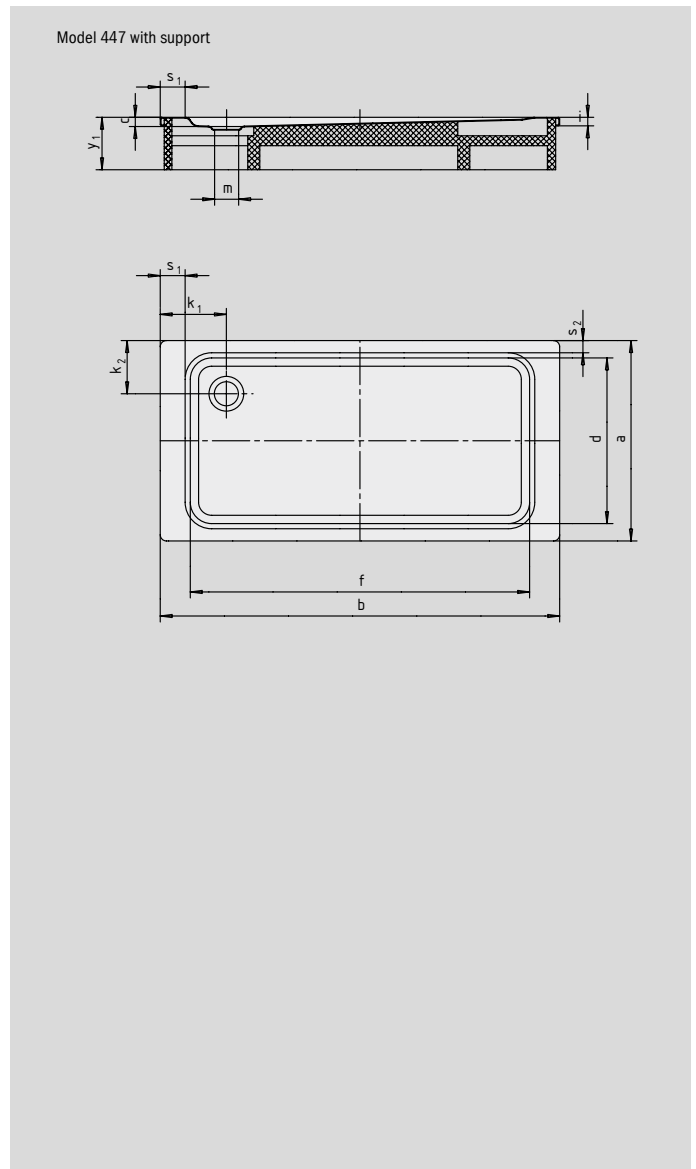

# SUPERPLAN XXL

- exclusive, elegant design
- generous dimensions ideal for showering with a friend
- shallow depth ideal for floor level installation and guarantees easy access
- made of KALDEWEI steel enamel
- flush-fitting recessed waste cover (only in combination with the KA 90 waste fittings)

Similar illustration

Modell	Combined Tray & Waste depth				Waste fitting depth			
	429	412	433	435	429	412	433	435
KA 90	123	123	119	120	81	81	81	81
KA 90 extra flat	112	112	108	109	70	70	70	70
KA 90 ultra flat	103	103	99	100	61	61	61	61
KA 90 vertical	49	49	49	49	81	81	81	81

See page 275.

Model No.	429	412	433	435	
External length	a	900	1000	700	750 mm
External width	b	1400	1400	1500	1500 mm
Depth	c	43	43	39	40 mm
Internal length	d	790	890	590	650 mm
Internal width	f	1290	1290	1290	1290 mm
Height of rim	i	32	32	32	32 mm
Distance tray edge to centre of drain hole	k <sub>1</sub> ; k <sub>2</sub>	200	200	250; 200	250; 200 mm
Diameter of drain hole	m	90	90	90	90 mm
Width of rim	s <sub>1,2</sub>	50	50	100; 50	100; 50 mm
Height with support	y <sub>1</sub>	135	135	135	135 mm
Weight of the enamelled shower tray in kg		33	36	27	30
Anti-slip		856 x 549	856 x 549	856 x 300	856 x 300 mm
Full anti-slip		649 x 1177	773 x 1177	461 x 1177	524 x 1177 mm