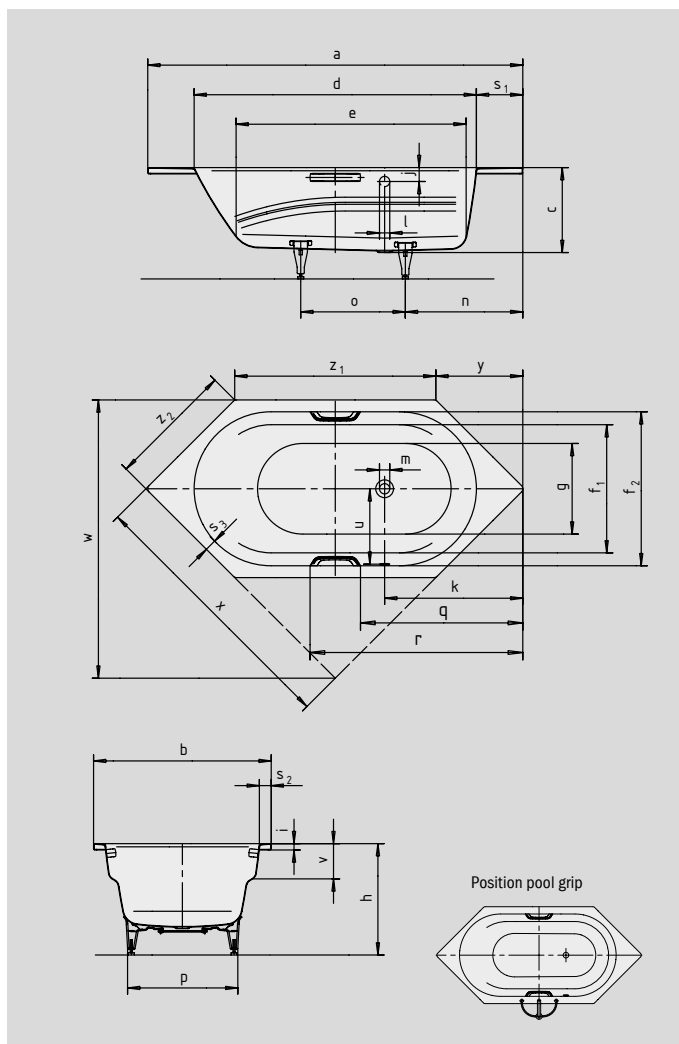

VAIO 6

VAIO 6 STAR

- one-seater bath with side overflow, generous width and integrated arm rests
- diverse installation possibilities, also corner installation
- made of KALDEWEI steel enamel
- also available with grips

To order the bath with opposite overflow, please order model xxx2300xxx.

Similar illustration

Grip DISCREET OPULENCE

Model No.		958 / 959
External length	a	1900 mm
External width	b	900 mm
Depth	c	430 mm
Internal length (top)	d	1430 mm
Internal length (bottom)	e	1165 mm
Internal width (top)	f ₁ ; f ₂	650; 780 mm
Internal width (bottom)	g	600 mm
Height with feet	h	555-585 mm
Height of rim	i	32 mm
Distance top edge to centre of overflow hole	j	70 mm
Distance bath edge to centre of drain hole	k	700 mm
Diameter of overflow hole	l	52 mm
Diameter of drain hole	m	52 mm
Distance foot end of bath edge to centre of foot	n	595 mm
Distance between the feet	o	530 mm
Max. width of feet	p	575 mm
Distance bath edge (foot end) to where grip/handle starts (Mod. 959)	q	770 mm
Distance bath edge (foot end) to where grip/handle ends (Mod. 959)	r	1078 mm
Width of rim (foot end; lengthwise; diagonal)	s ₁ ; s ₂ ; s ₃	235; 60; 58 mm
Distance between centre holes	u	380 mm
Armrest depth	v	178 mm
Installation dimension; Side length; Oblique	w; x; y	1409; 1357; 440 mm
Side length	z ₁ ; z ₂	1019; 636 mm
Water volume** in litres		145
Weight of the enamelled bath in kg		48
Anti-slip		∅ 435 mm
Full anti-slip		900 x 300 mm

Subject to technical alterations, tolerances and errors. Similar illustration.
 ** 70 litres displacement on average.

KALDEWEI