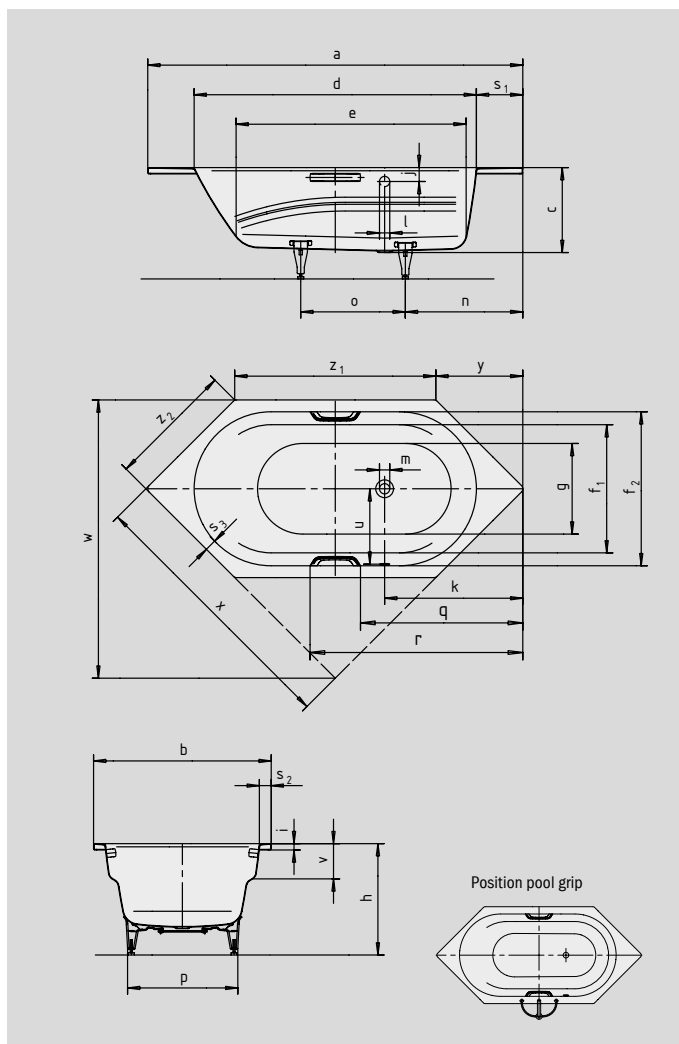

## VAIO 6 STAR

- one-seater bath with side overflow, generous width and integrated arm rests
- diverse installation possibilities, also corner installation
- made of KALDEWEI steel enamel
- also available with grips

Similar illustration

To order the bath with opposite overflow, please order model xxx2300xxx.

Grip DISCREET OPULENCE

Model No.		958 / 959
External length	a	1900 mm
External width	b	900 mm
Depth	c	430 mm
Internal length (top)	d	1430 mm
<b>Internal length (bottom)</b>	<b>e</b>	<b>1165 mm</b>
Internal width (top)	f <sub>1</sub> ; f <sub>2</sub>	650; 780 mm
Internal width (bottom)	g	600 mm
Height with feet	h	555-585 mm
Height of rim	i	32 mm
Distance top edge to centre of overflow hole	j	70 mm
Distance bath edge to centre of drain hole	k	700 mm
Diameter of overflow hole	l	52 mm
Diameter of drain hole	m	52 mm
Distance foot end of bath edge to centre of foot	n	595 mm
Distance between the feet	o	530 mm
Max. width of feet	p	575 mm
Distance bath edge (foot end) to where grip/handle starts (Mod. 959)	q	770 mm
Distance bath edge (foot end) to where grip/handle ends (Mod. 959)	r	1078 mm
Width of rim (foot end; lengthwise; diagonal)	s <sub>1</sub> ; s <sub>2</sub> ; s <sub>3</sub>	235; 60; 58 mm
Distance between centre holes	u	380 mm
Armrest depth	v	178 mm
Installation dimension; Side length; Oblique	w; x; y	1409; 1357; 440 mm
Side length	z <sub>1</sub> ; z <sub>2</sub>	1019; 636 mm
Water volume** in litres		145
Weight of the enamelled bath in kg		48
Anti-slip		∅ 435 mm
Full anti-slip		900 x 300 mm

Subject to technical alterations, tolerances and errors. Similar illustration.  
 \*\* 70 litres displacement on average.