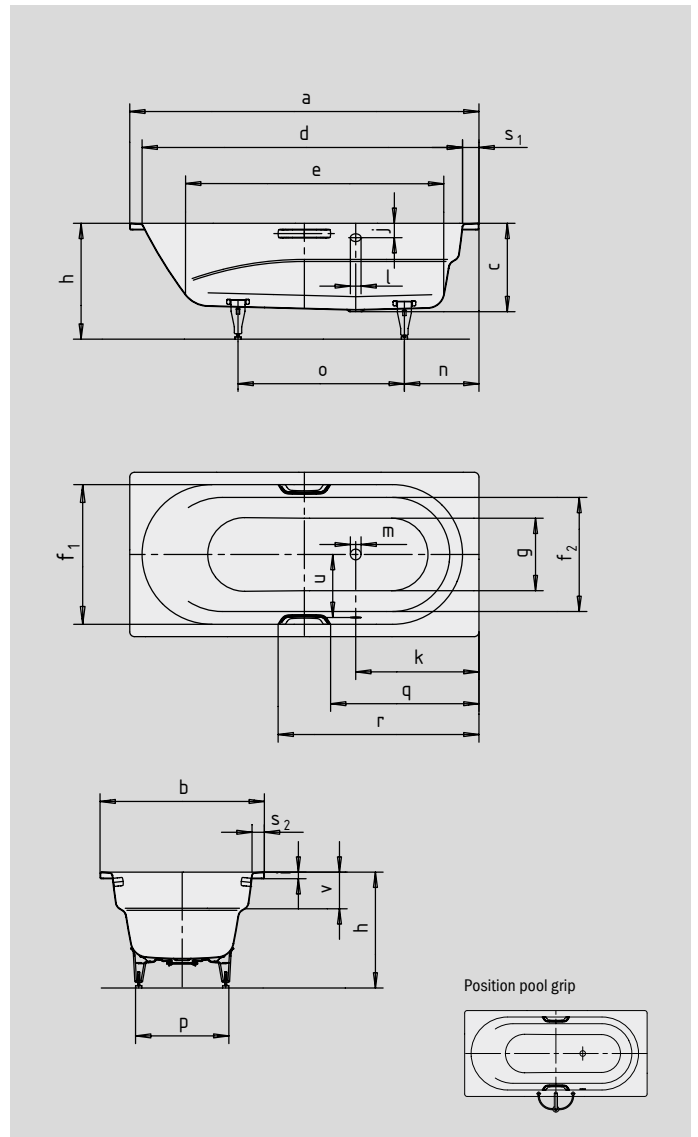

## VAIO STAR

- one-seater bath with side overflow and integrated arm rests
- classic four-cornered model
- made of KALDEWEI steel enamel
- also available with grips
- model available with 2 standard tap holes without extra charge (180 mm centres)

Similar illustration

To order the bath with opposite overflow, please order model xxx2300xxx.

Grip DISCREET OPULENCE

Model No.		960 / 961
External length	a	1700 mm
External width	b	800 mm
Depth	c	430 mm
Internal length (top)	d	1560 mm
<b>Internal length (bottom)</b>	<b>e</b>	<b>1255 mm</b>
Internal width (top)	f <sub>1</sub> ; f <sub>2</sub>	680; 555 mm
Internal width (bottom)	g	496 mm
Height with feet	h	555-590 mm
Height of rim	i	32 mm
Distance top edge to centre of overflow hole	j	70 mm
Distance bath edge to centre of drain hole	k	600 mm
Diameter of overflow hole	l	52 mm
Diameter of drain hole	m	52 mm
Distance foot end of bath edge to centre of foot	n	443 mm
Distance between the feet	o	670 mm
Max. width of feet	p	445 mm
Distance bath edge (foot end) to where grip/handle starts (Mod. 961)	q	722 mm
Distance bath edge (foot end) to where grip/handle ends (Mod. 961)	r	978 mm
Width of rim (foot end; lengthwise)	s <sub>1</sub> ; s <sub>2</sub>	80; 60 mm
Distance between centre holes	u	332 mm
Armrest depth	v	180 mm
Water volume** in litres		145
Weight of the enamelled bath in kg		50
Anti-slip		∅ 435 mm
Full anti-slip		900 x 300 mm

Subject to technical alterations, tolerances and errors. Similar illustration.  
 \*\* 70 litres displacement on average.

**KALDEWEI**