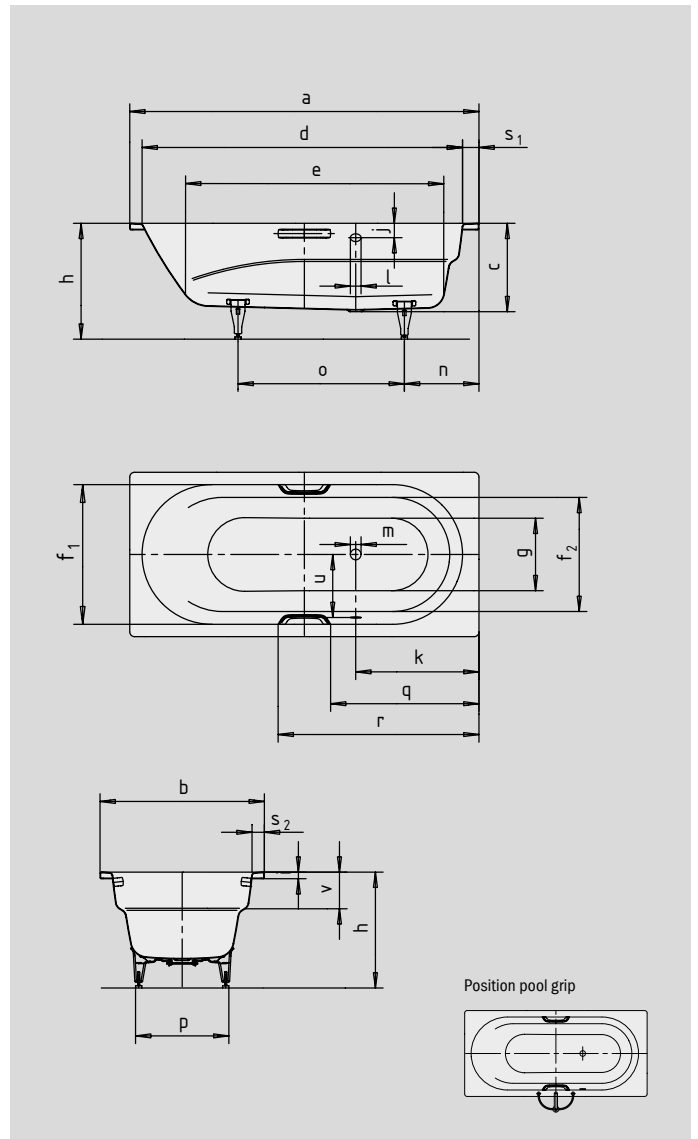

VAIO

VAIO STAR

- one-seater bath with side overflow and integrated arm rests
- classic four-cornered model
- made of KALDEWEI steel enamel
- also available with grips
- model available with 2 standard tap holes without extra charge (180 mm centres)

Similar illustration

To order the bath with opposite overflow, please order model xxx2300xxx.

Grip DISCREET OPULENCE

Model No.		960 / 961
External length	a	1700 mm
External width	b	800 mm
Depth	c	430 mm
Internal length (top)	d	1560 mm
Internal length (bottom)	e	1255 mm
Internal width (top)	f ₁ ; f ₂	680; 555 mm
Internal width (bottom)	g	496 mm
Height with feet	h	555-590 mm
Height of rim	i	32 mm
Distance top edge to centre of overflow hole	j	70 mm
Distance bath edge to centre of drain hole	k	600 mm
Diameter of overflow hole	l	52 mm
Diameter of drain hole	m	52 mm
Distance foot end of bath edge to centre of foot	n	443 mm
Distance between the feet	o	670 mm
Max. width of feet	p	445 mm
Distance bath edge (foot end) to where grip/handle starts (Mod. 961)	q	722 mm
Distance bath edge (foot end) to where grip/handle ends (Mod. 961)	r	978 mm
Width of rim (foot end; lengthwise)	s ₁ ; s ₂	80; 60 mm
Distance between centre holes	u	332 mm
Armrest depth	v	180 mm
Water volume** in litres		145
Weight of the enamelled bath in kg		50
Anti-slip		∅ 435 mm
Full anti-slip		900 x 300 mm

Subject to technical alterations, tolerances and errors. Similar illustration.
 ** 70 litres displacement on average.

KALDEWEI